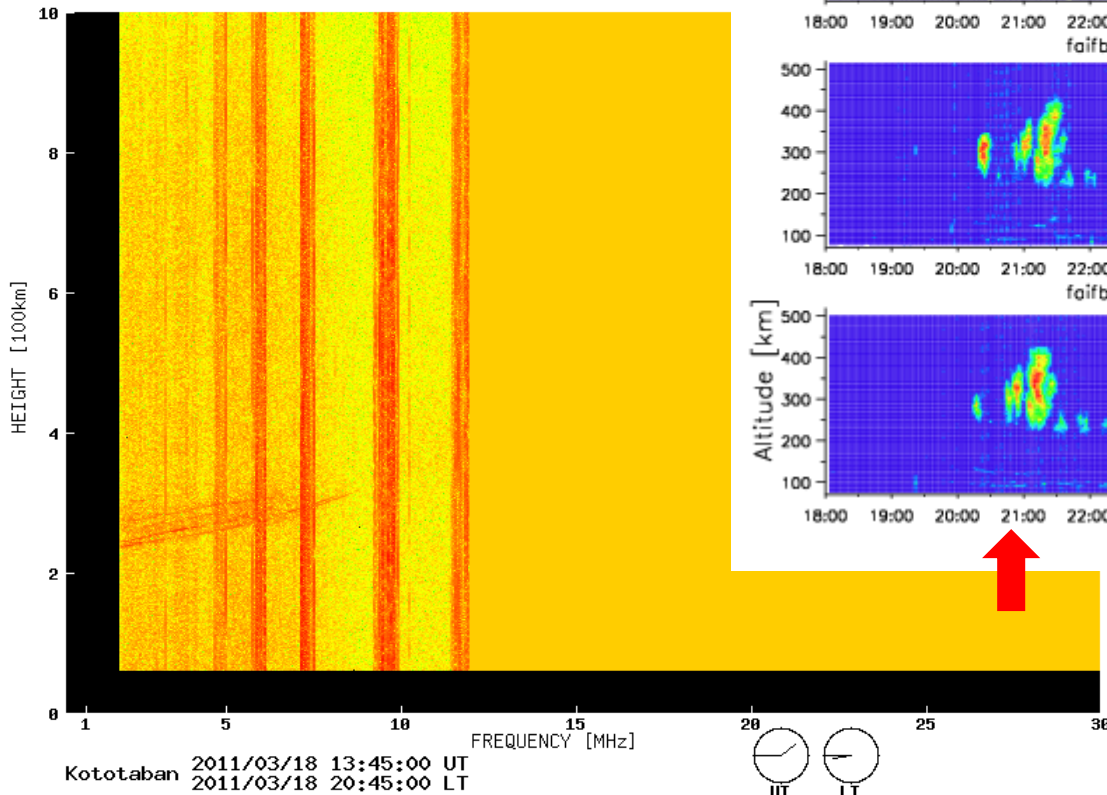

March 18, 2011

Mar 18 18:00 - 19 06:00, 2011

Kototabang (EAR)

March 18, 2011

Mar 18 18:00 - 19 06:00, 2011

Kototabang (EAR)

March 18, 2011

Mar 18 18:00 – 19 06:00, 2011