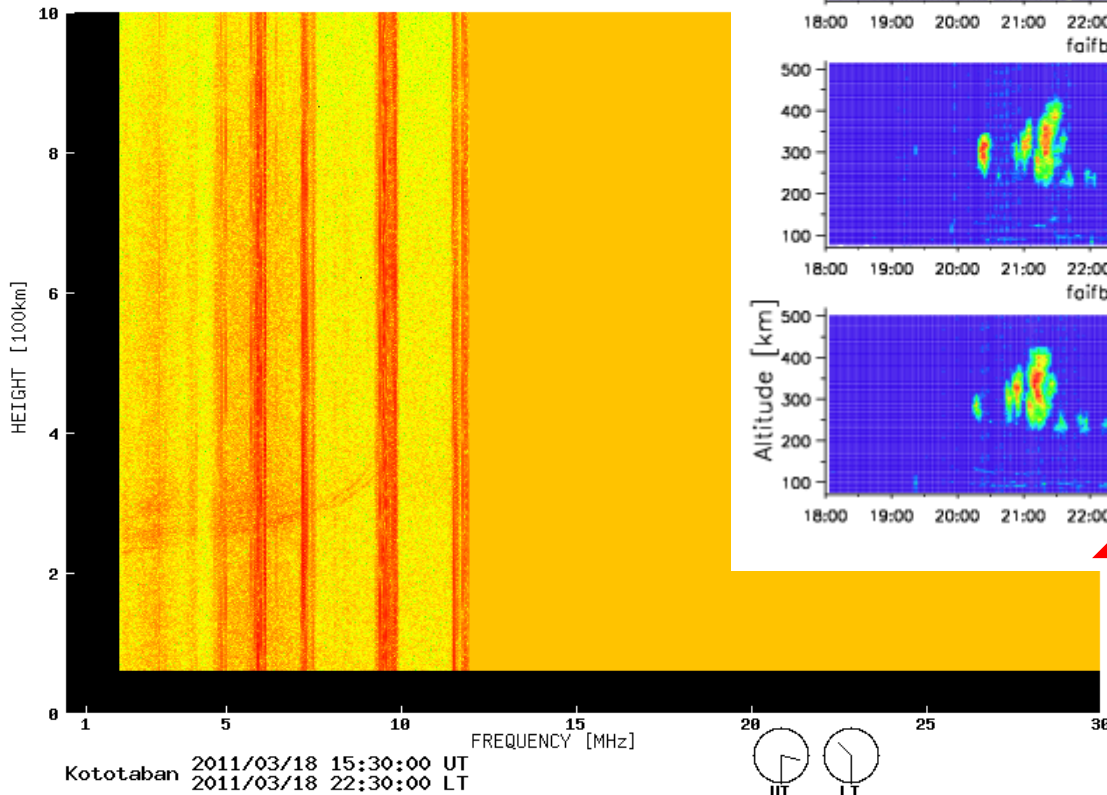

Kototabang (EAR)

March 18, 2011