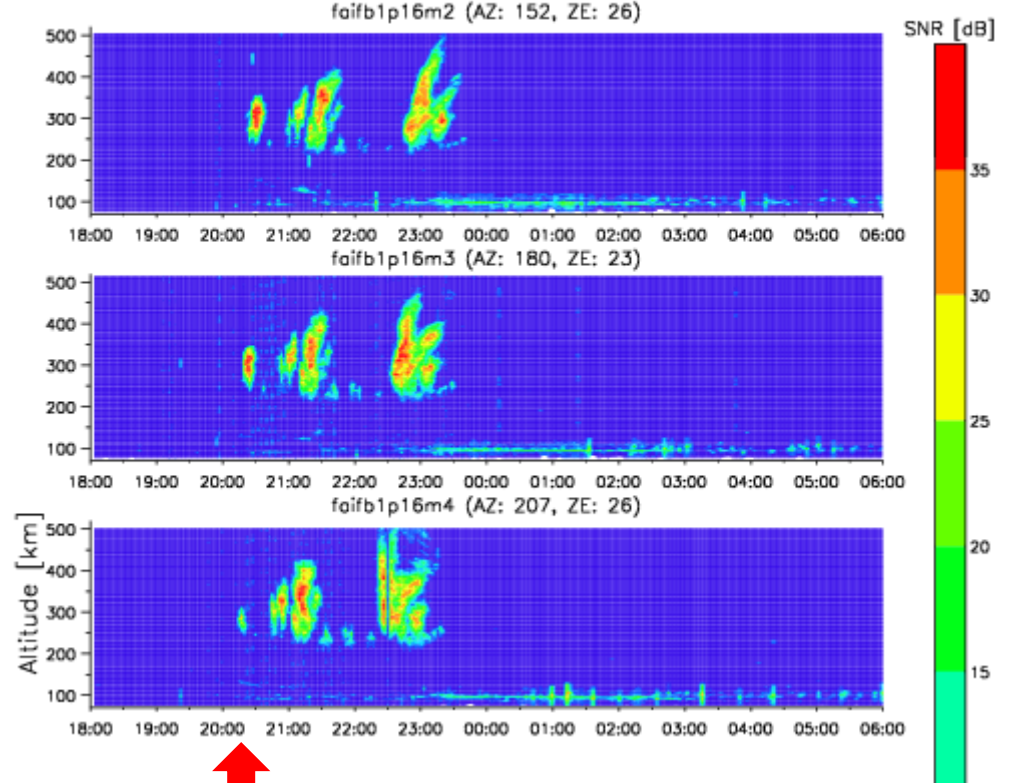

Mar 18 18:00 - 19 06:00, 2011