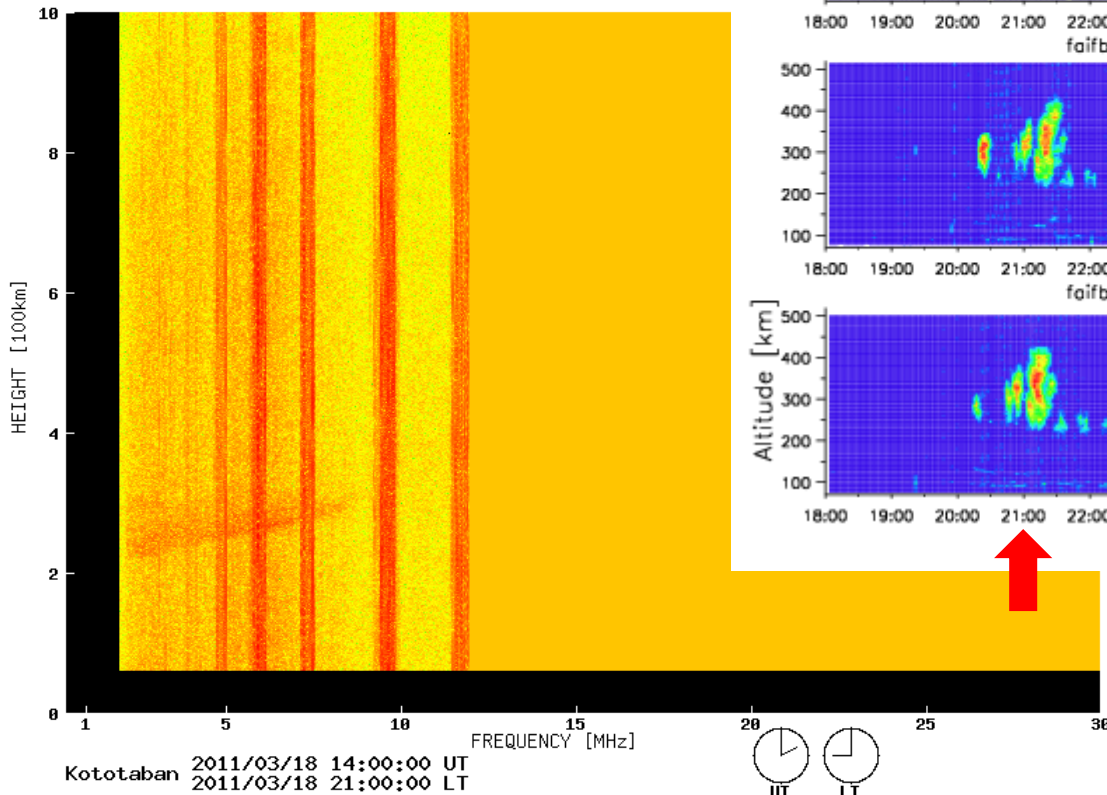

Kototabang (EAR)

March 18, 2011