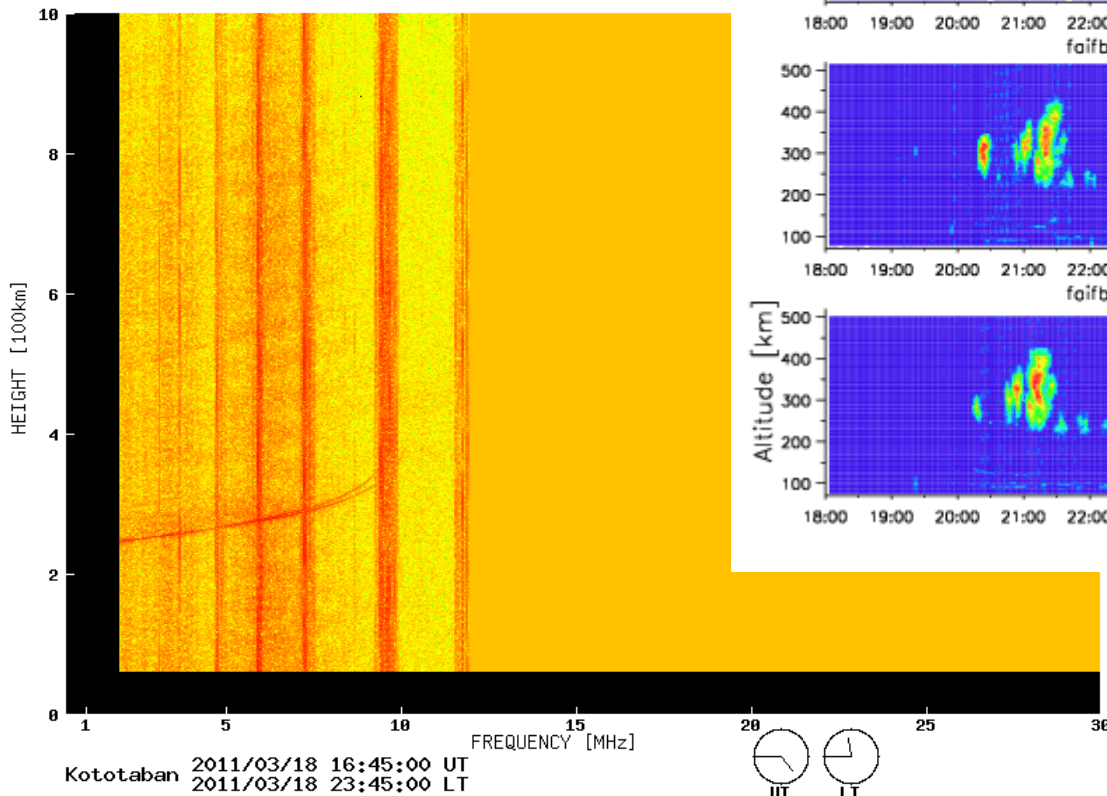

Kototabang (EAR)

March 18, 2011