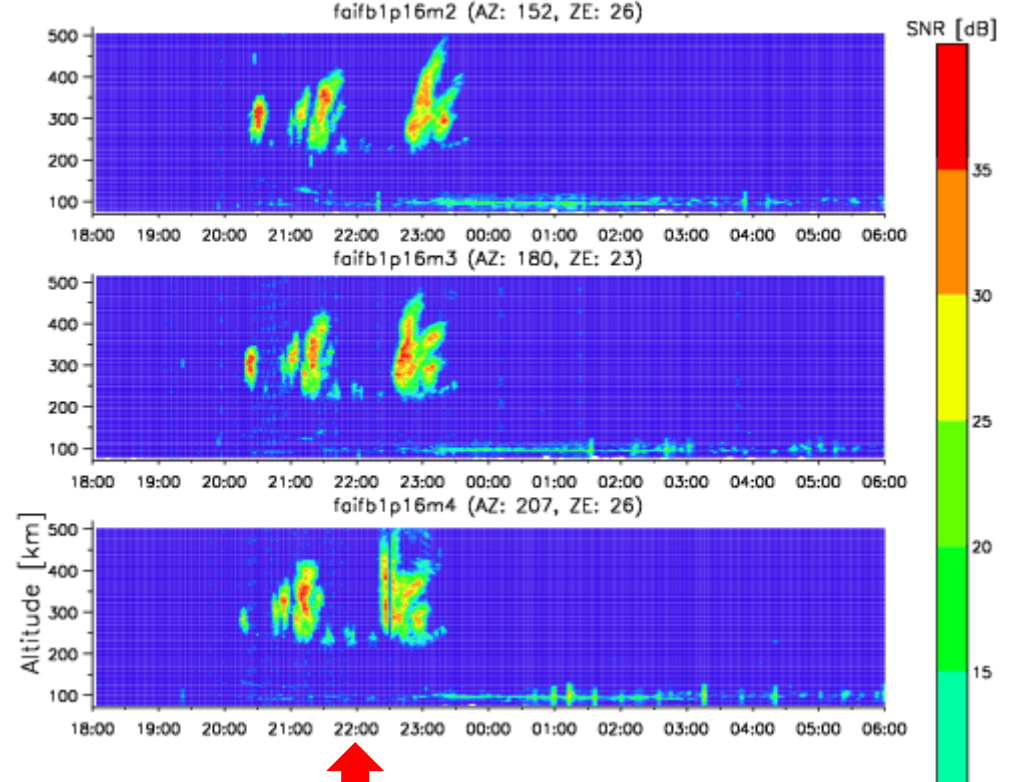

Mar 18 18:00 - 19 06:00, 2011

Kototabang (EAR)

March 18, 2011

Mar 18 18:00 - 19 06:00, 2011

Kototabang (EAR)

March 18, 2011

Mar 18 18:00 – 19 06:00, 2011

Kototabang (EAR)