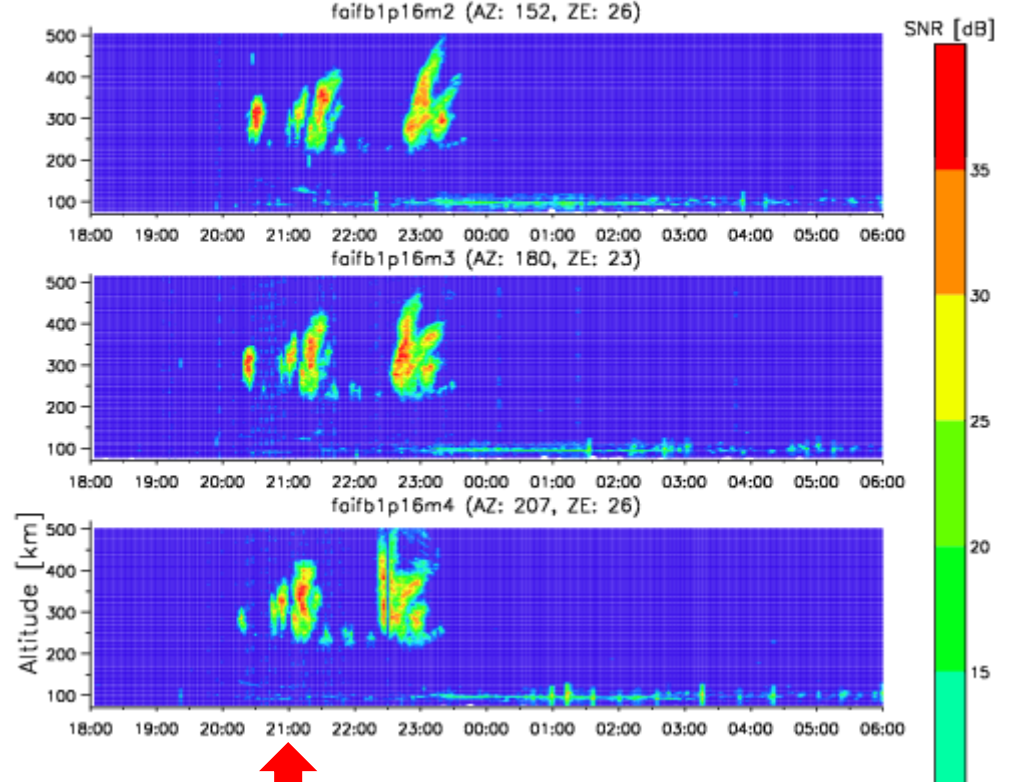

Mar 18 18:00 - 19 06:00, 2011