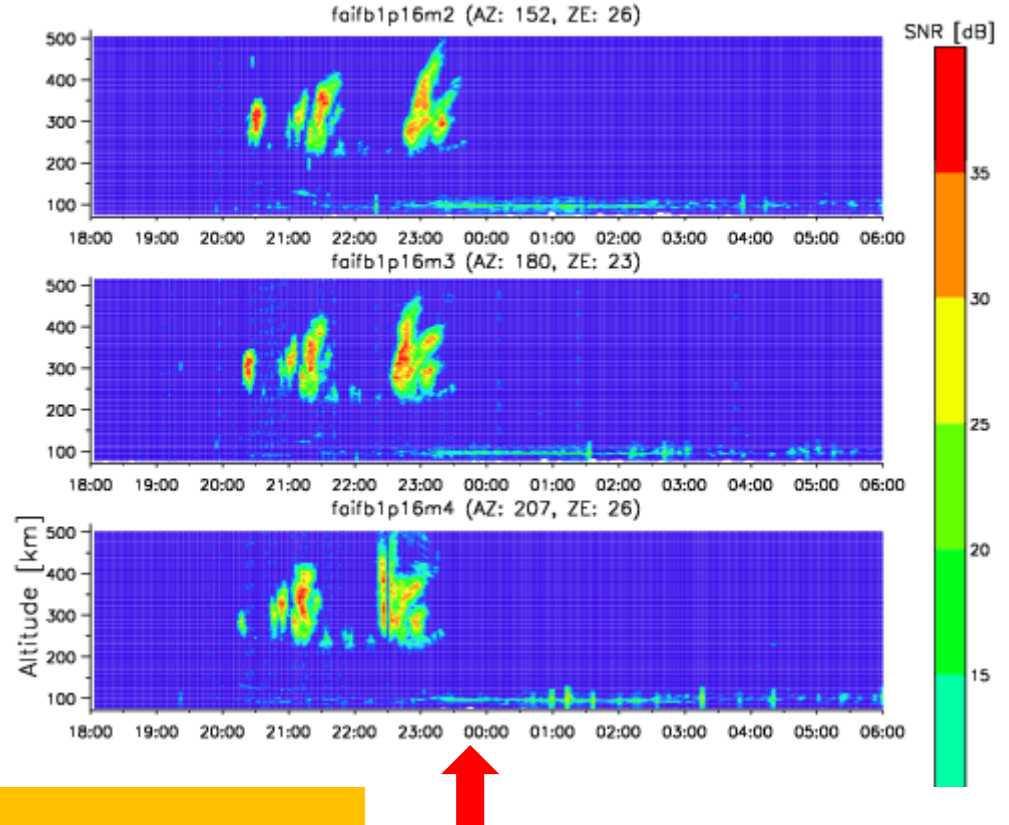

Mar 18 18:00 - 19 06:00, 2011