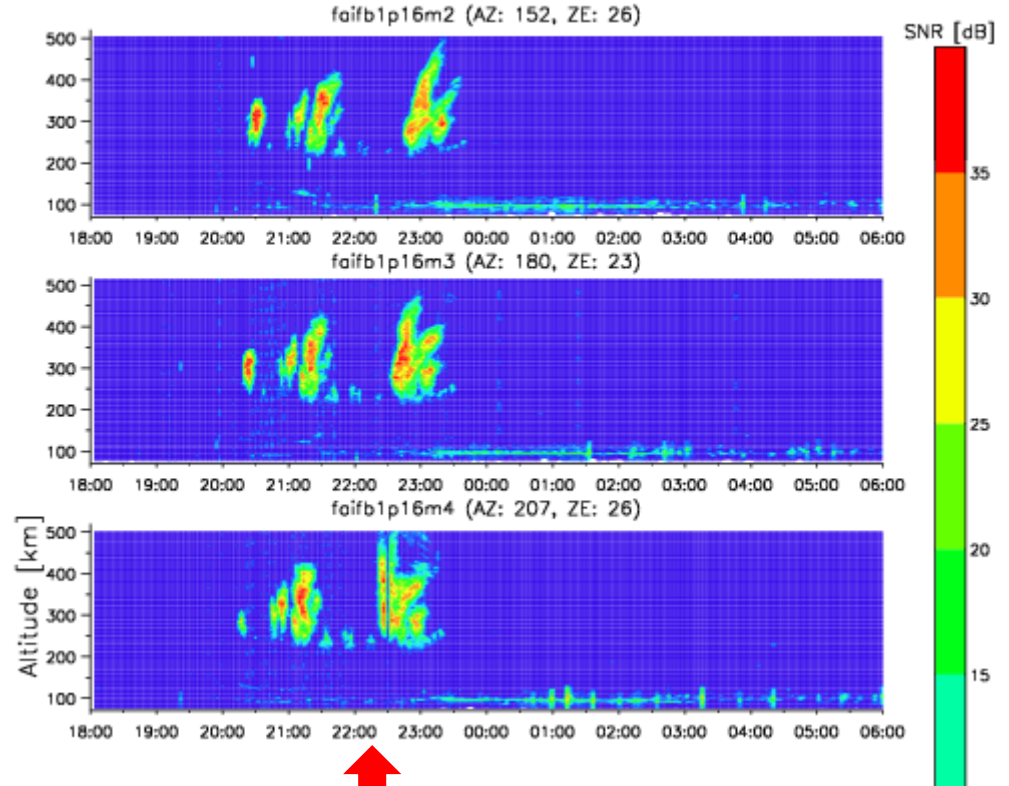

Mar 18 18:00 - 19 06:00, 2011