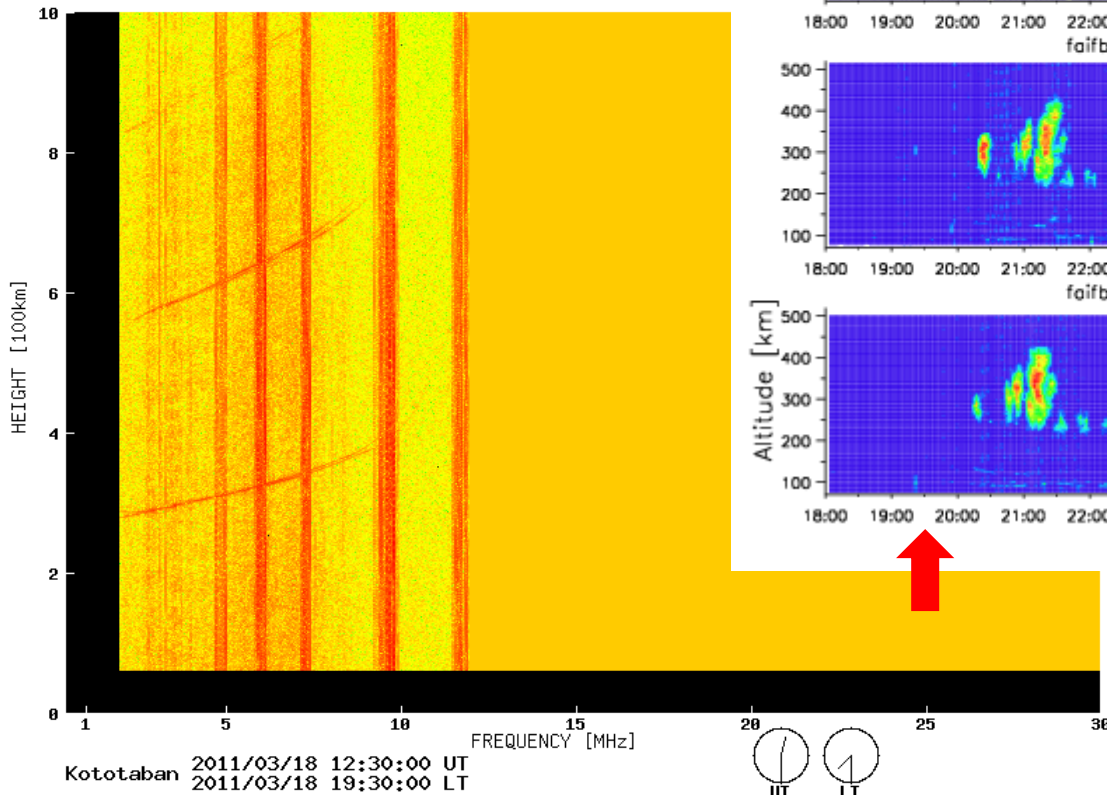

Kototabang (EAR)

March 18, 2011