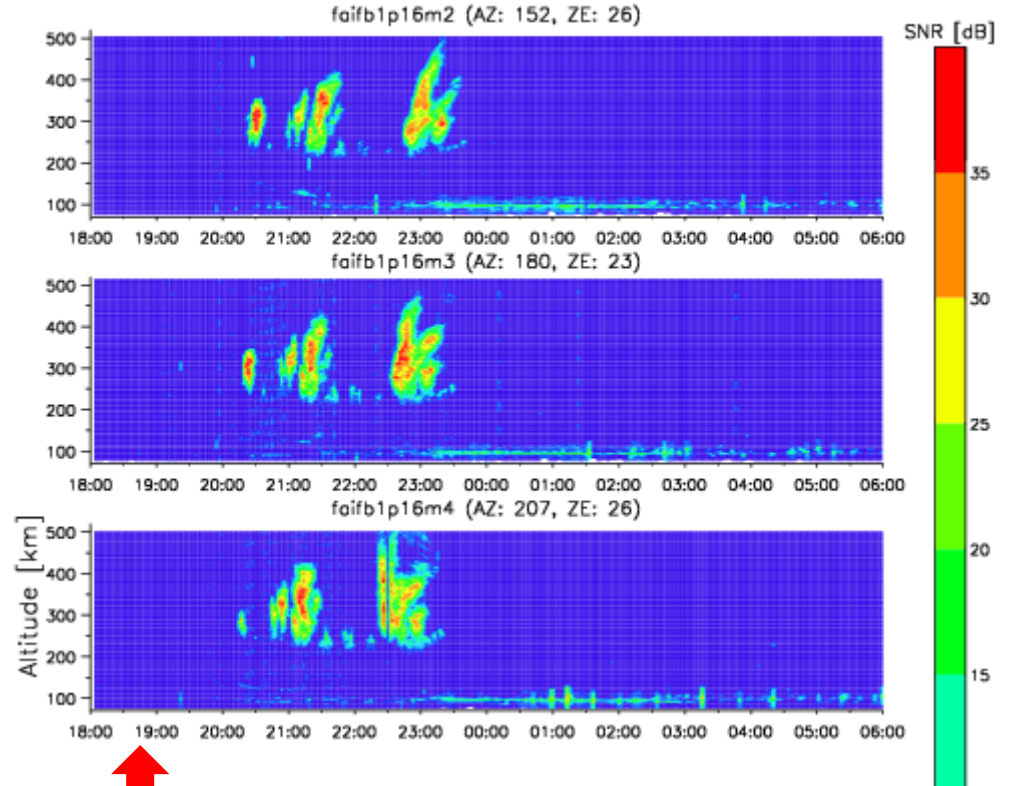

March 18, 2011

Mar 18 18:00 - 19 06:00, 2011

Kototabang (EAR)

March 18, 2011

Mar 18 18:00 – 19 06:00, 2011

Kototabang (EAR)

March 18, 2011

Mar 18 18:00 - 19 06:00, 2011