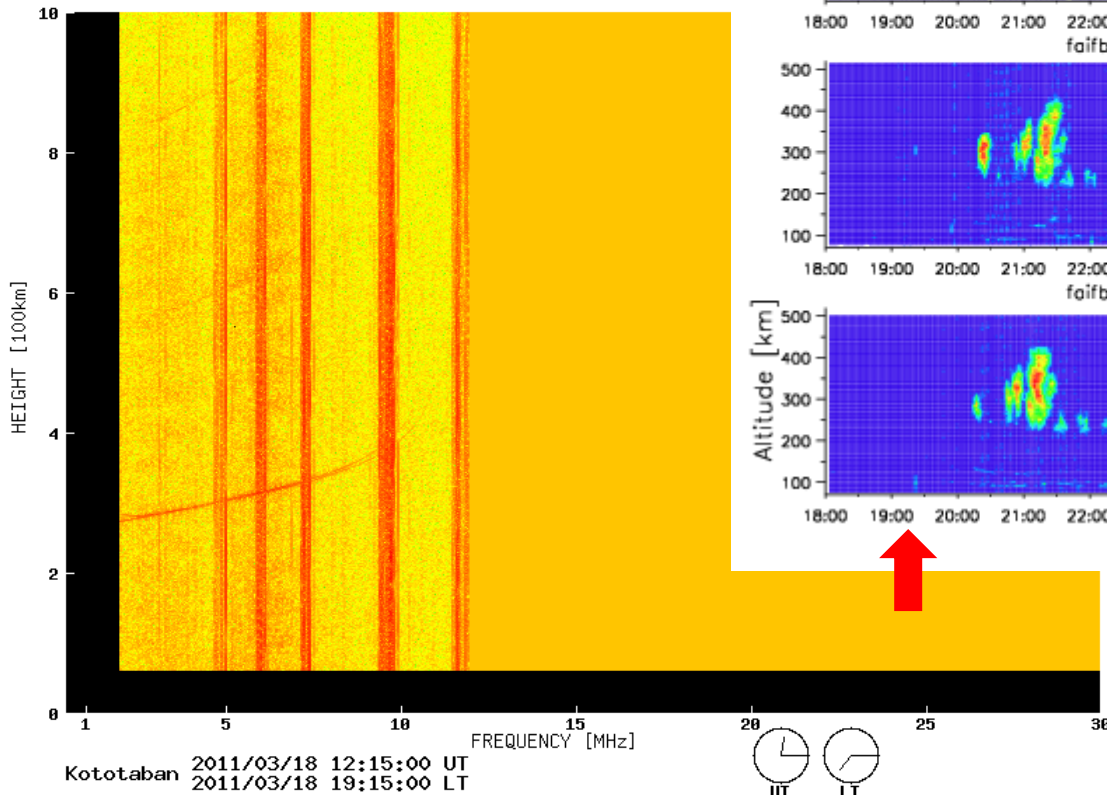

Kototabang (EAR)

March 18, 2011