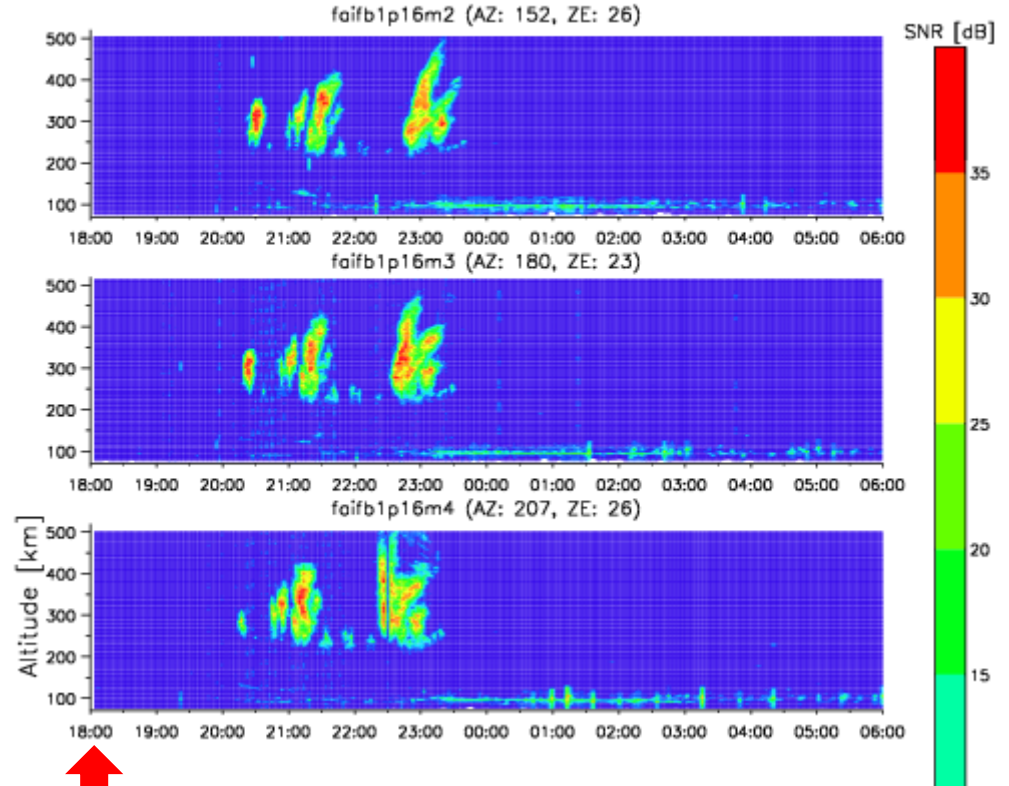

Mar 18 18:00 - 19 06:00, 2011