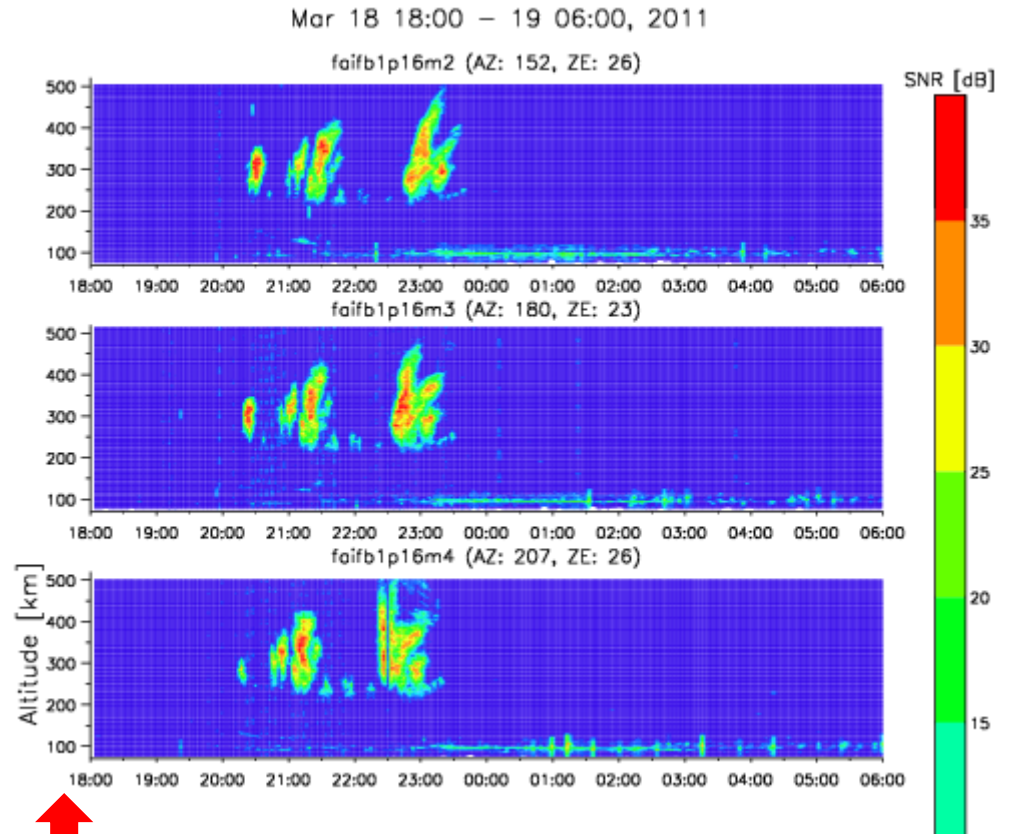

Kototabang (EAR)

March 18, 2011

Kototaban 2011/03/18 10:15:00 UT
2011/03/18 17:15:00 LT