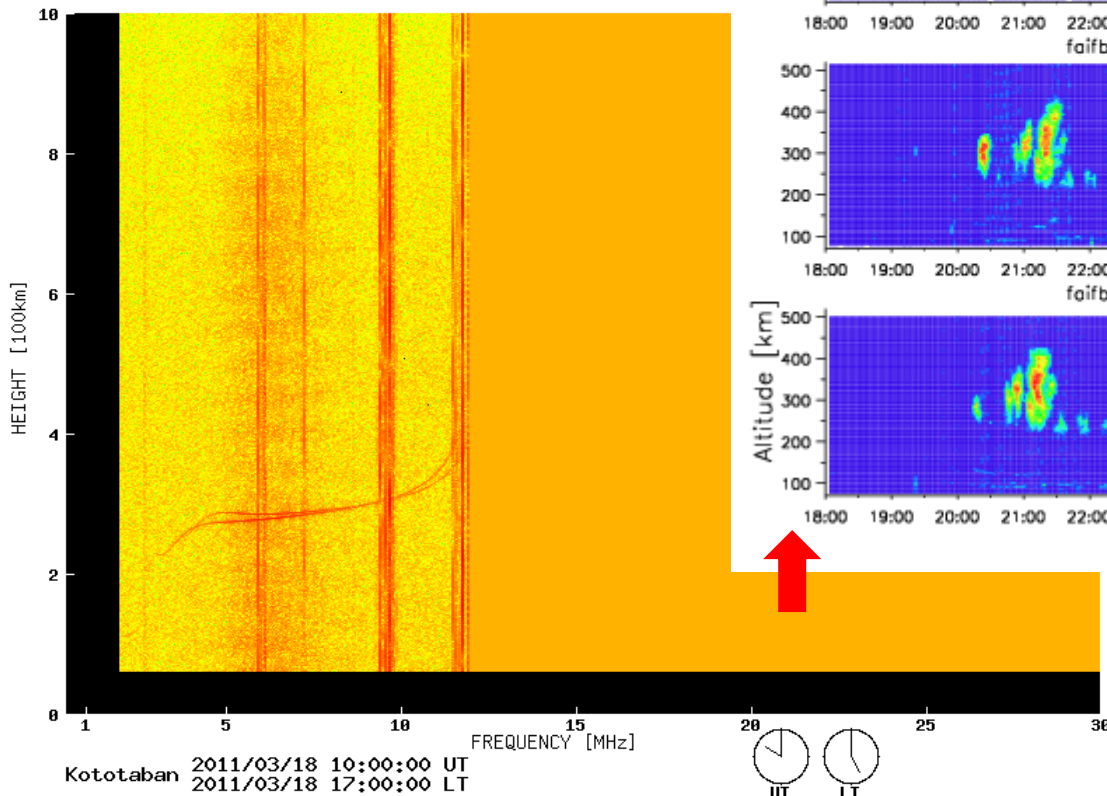

Kototabang (EAR)

March 18, 2011