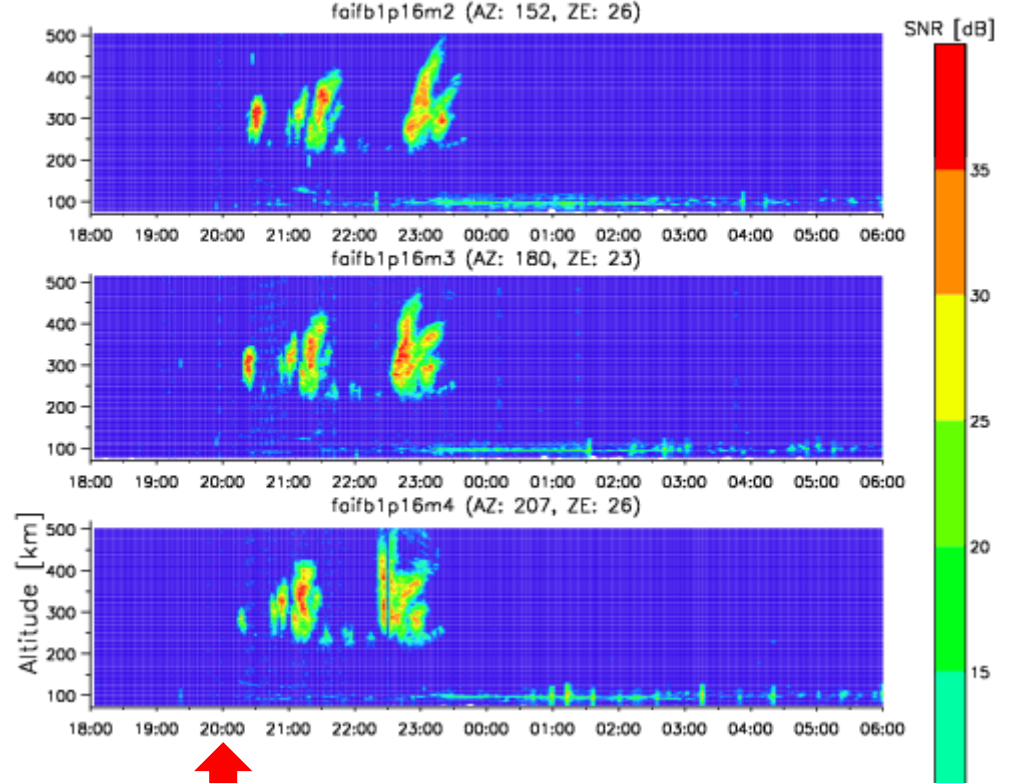

Mar 18 18:00 - 19 06:00, 2011

Kototabang (EAR)

March 18, 2011

Mar 18 18:00 - 19 06:00, 2011

Kototabang (EAR)

March 18, 2011

Mar 18 18:00 - 19 06:00, 2011

Kototabang (EAR)