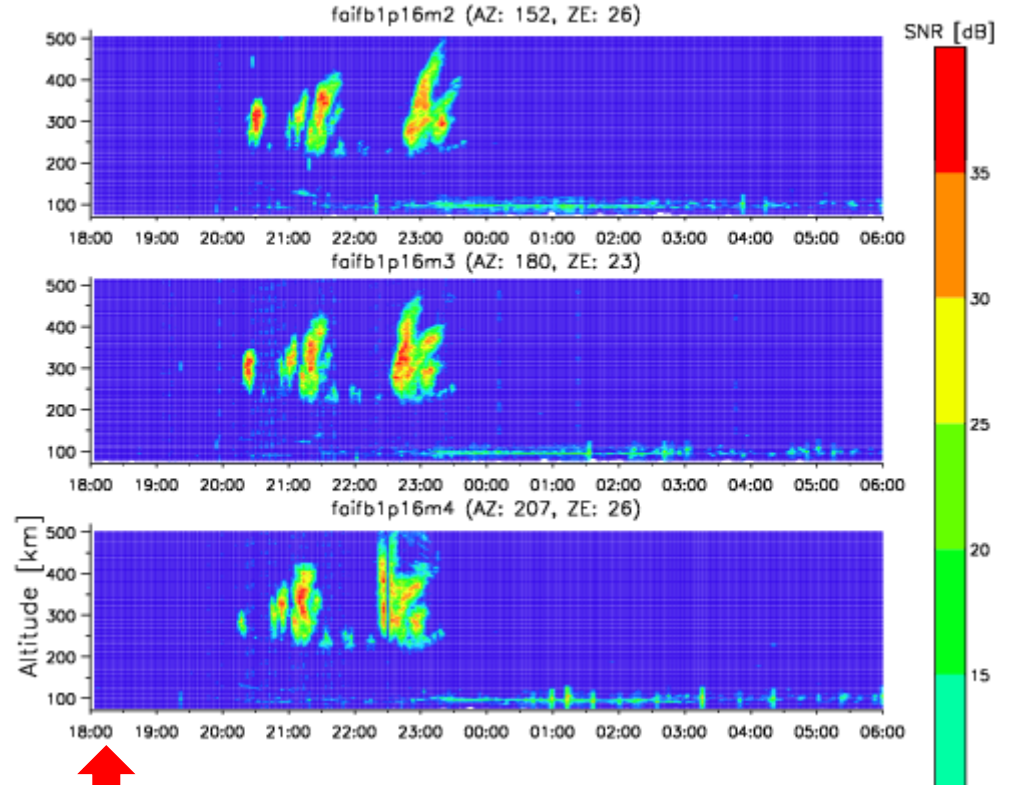

Mar 18 18:00 - 19 06:00, 2011