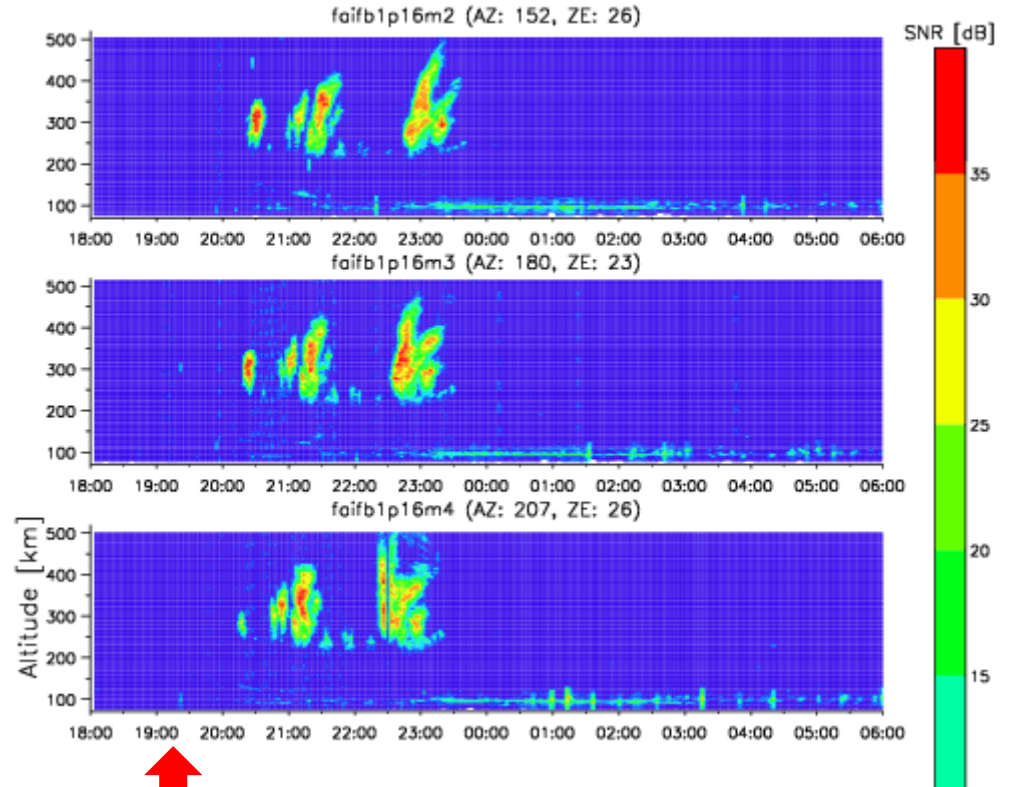

Kototabang (EAR)

March 18, 2011

Mar 18 18:00 - 19 06:00, 2011

Kototabang (EAR)

March 18, 2011

Mar 18 18:00 - 19 06:00, 2011

Kototabang (EAR)

March 18, 2011