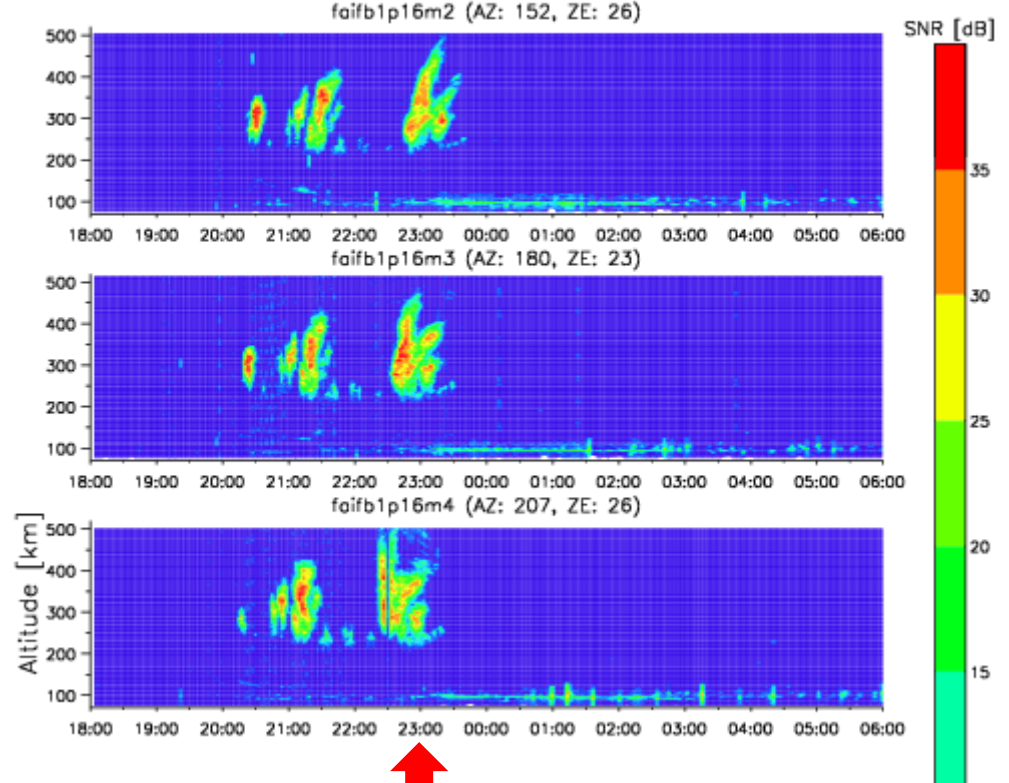

Mar 18 18:00 - 19 06:00, 2011