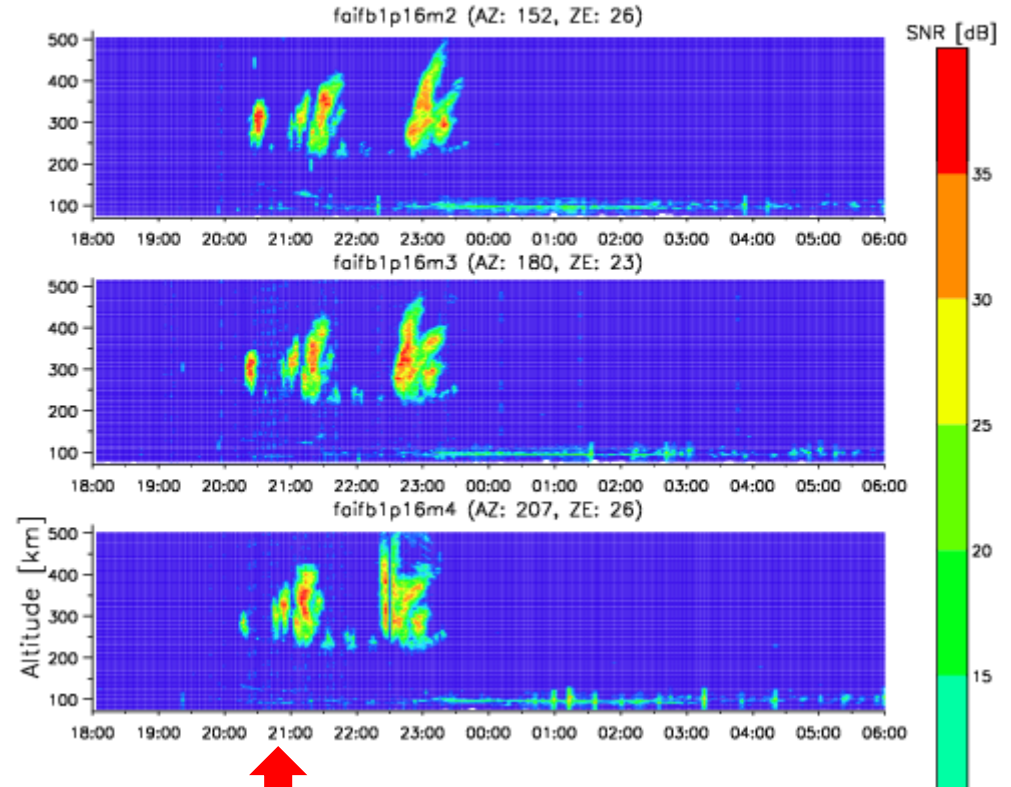

March 18, 2011

Mar 18 18:00 - 19 06:00, 2011

Kototabang (EAR)

March 18, 2011

Mar 18 18:00 - 19 06:00, 2011

Kototabang (EAR)

March 18, 2011

Mar 18 18:00 – 19 06:00, 2011