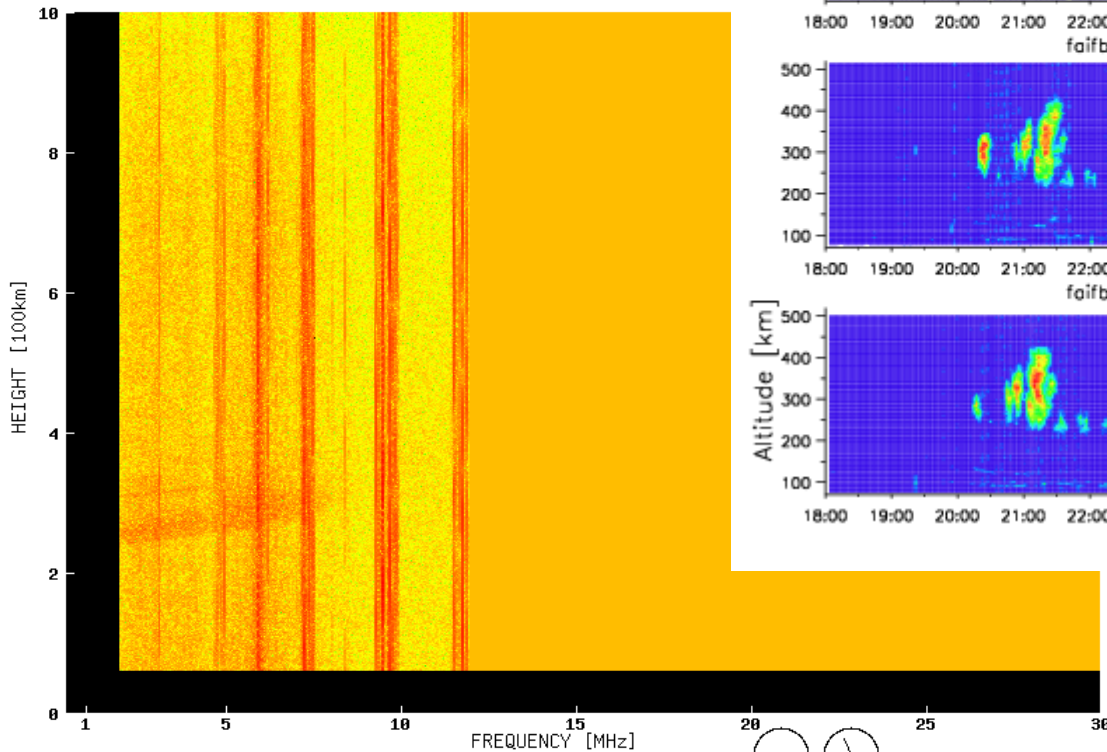

March 18, 2011

Mar 18 18:00 - 19 06:00, 2011

Kototabang (EAR)

March 18, 2011

Kototaban 2011/03/18 16:15:00 UT
2011/03/18 23:15:00 LT

Kototabang (EAR)

March 18, 2011

Mar 18 18:00 – 19 06:00, 2011