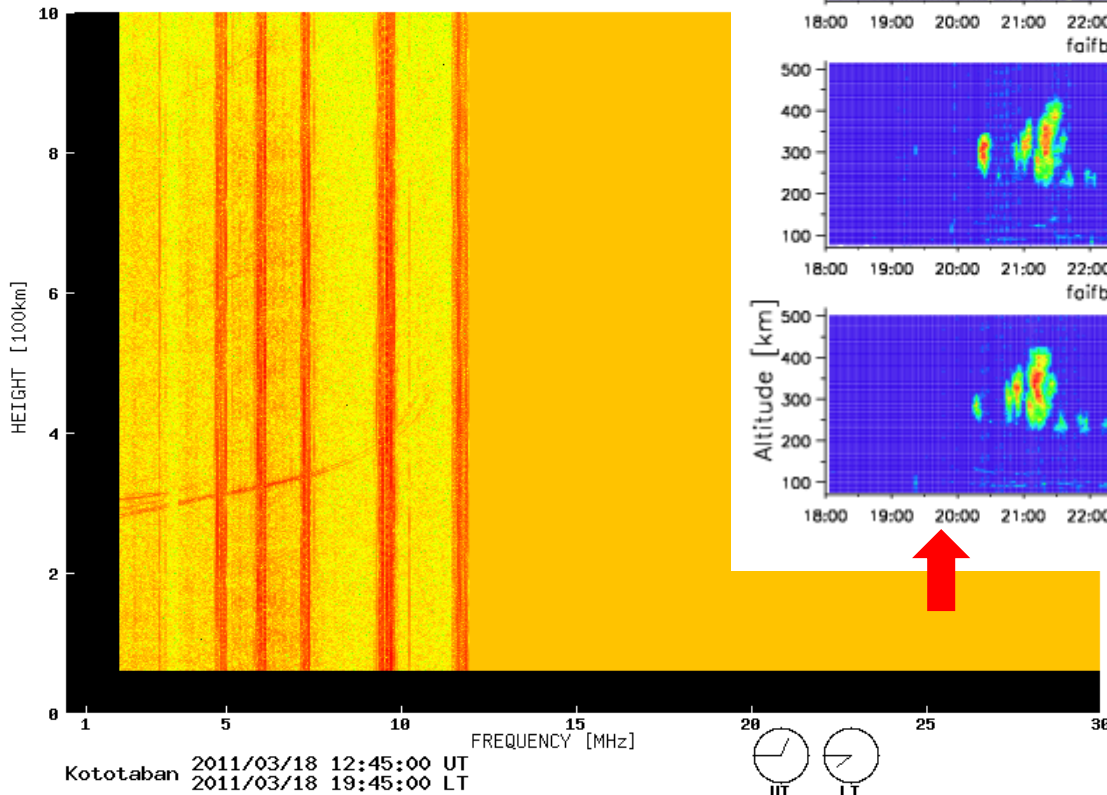

Kototabang (EAR)

March 18, 2011