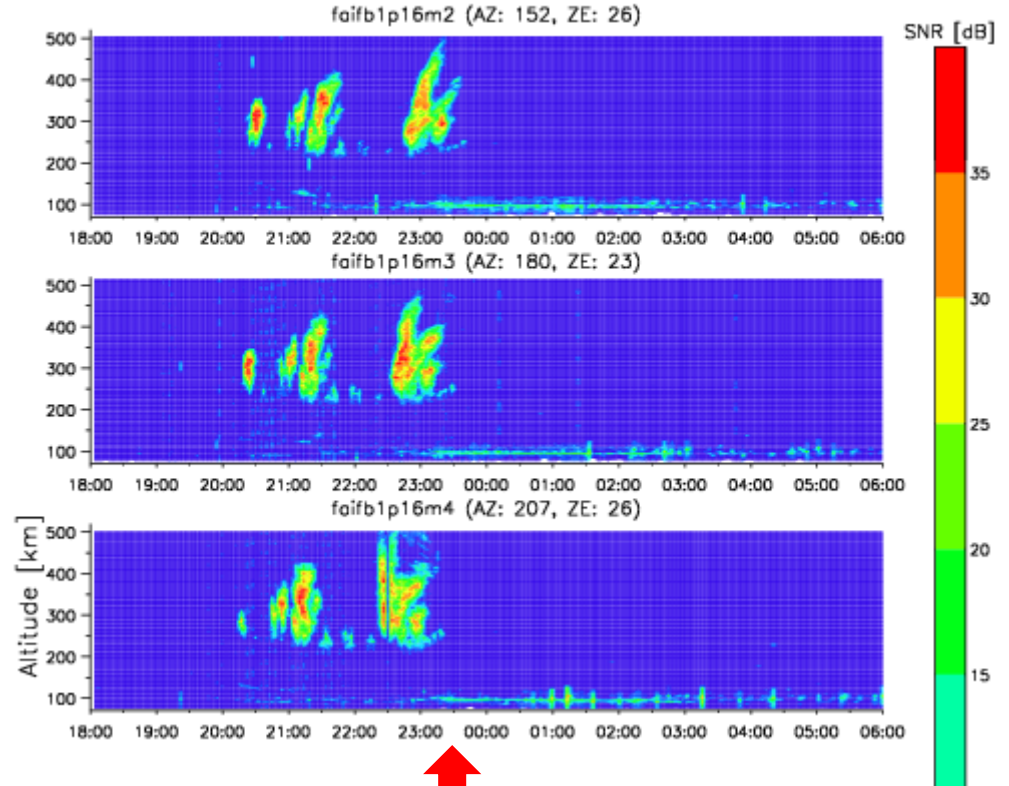

Mar 18 18:00 – 19 06:00, 2011