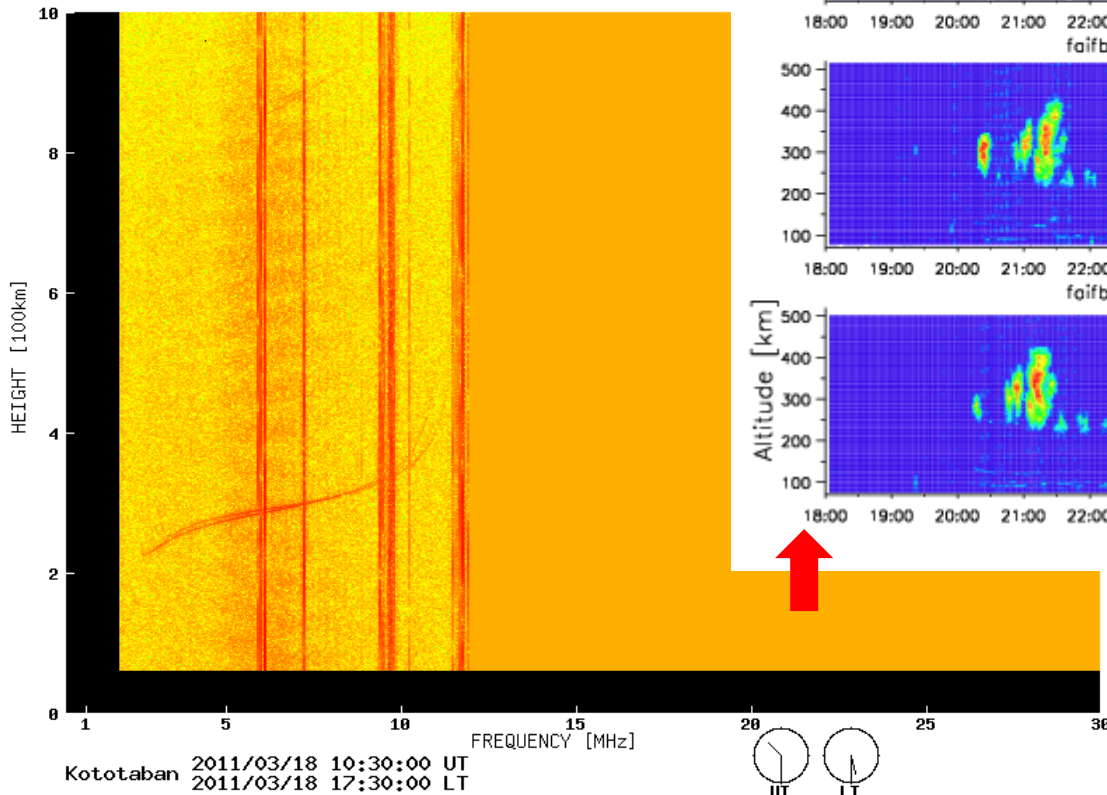

Kototabang (EAR)

March 18, 2011