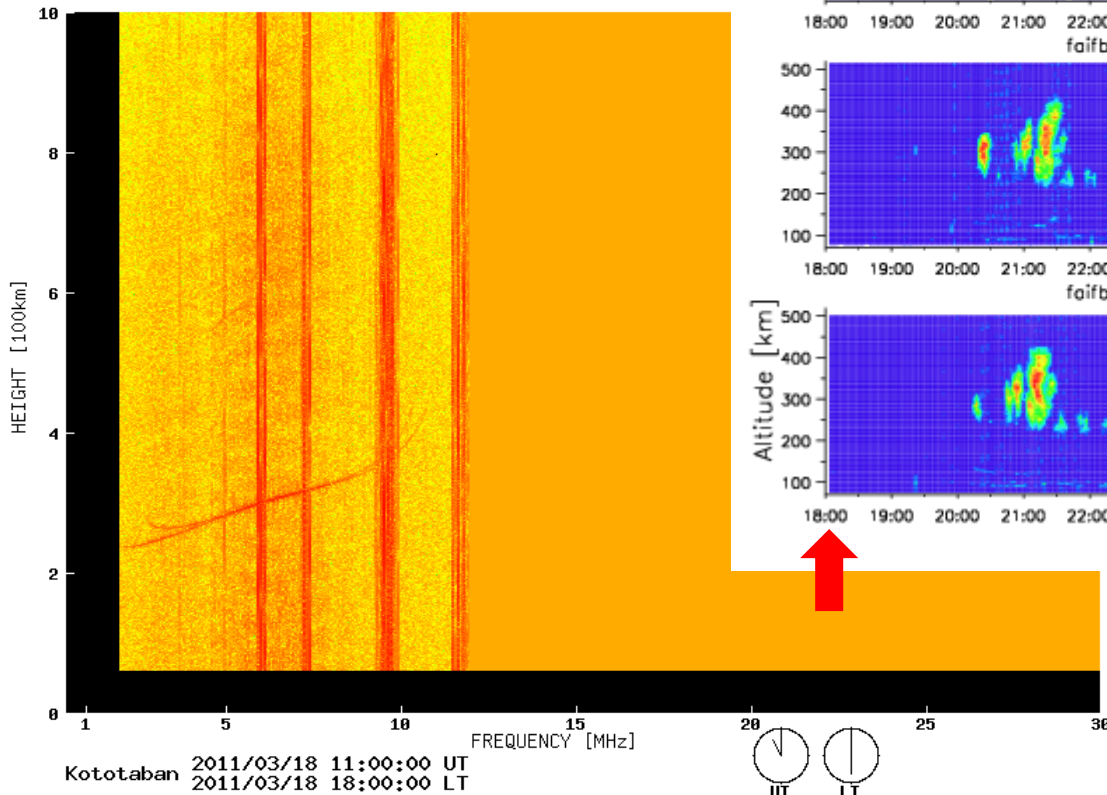

Kototabang (EAR)

March 18, 2011