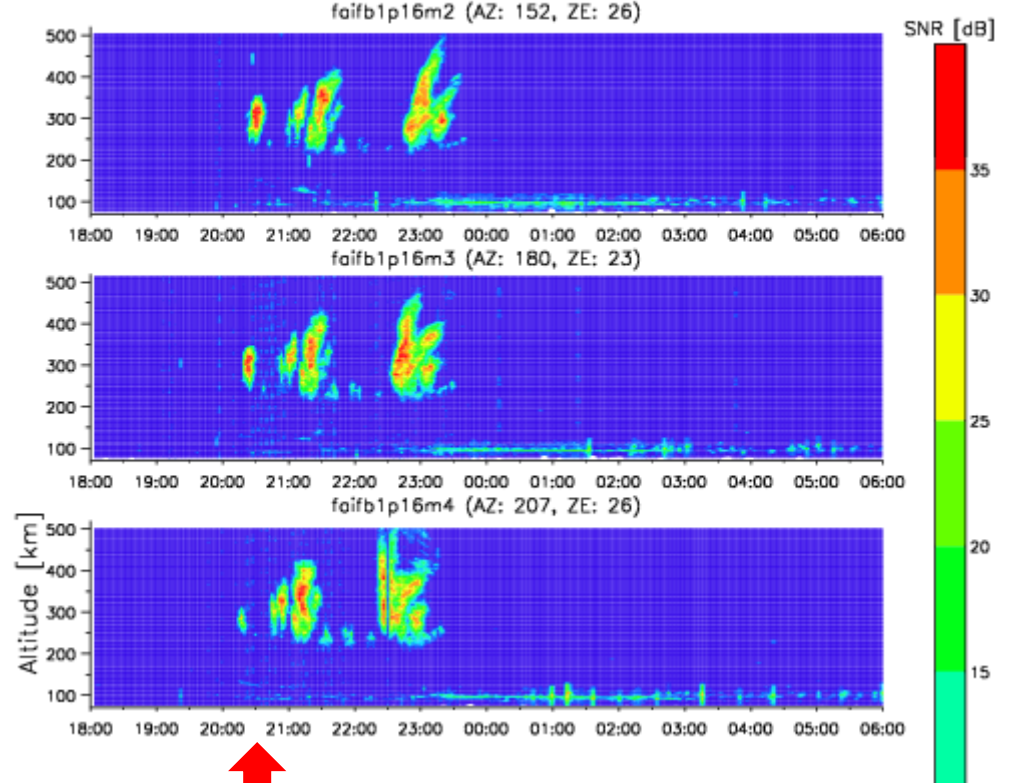

March 18, 2011

Mar 18 18:00 - 19 06:00, 2011

Kototabang (EAR)

March 18, 2011

Mar 18 18:00 - 19 06:00, 2011

Kototabang (EAR)

March 18, 2011

Mar 18 18:00 – 19 06:00, 2011