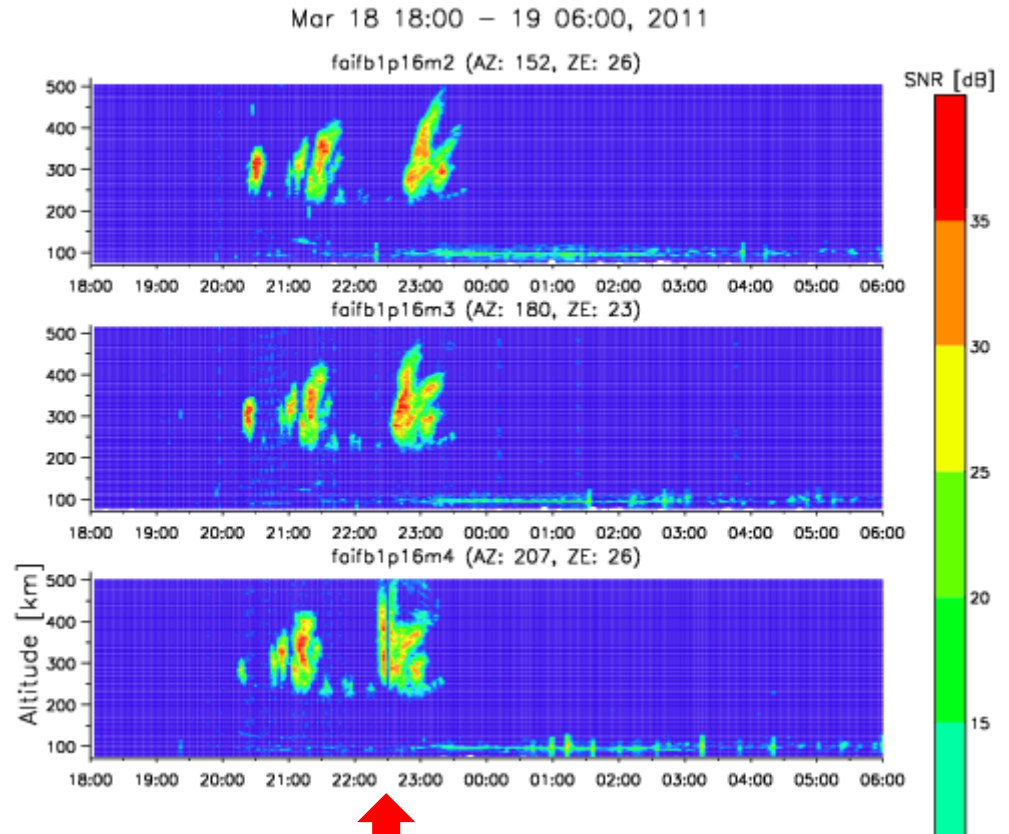

March 18, 2011

Mar 18 18:00 - 19 06:00, 2011

Kototabang (EAR)

March 18, 2011

Kototabang (EAR)

March 18, 2011

Kototaban 2011/03/18 15:45:00 UT
2011/03/18 22:45:00 LT

Kototabang (EAR)