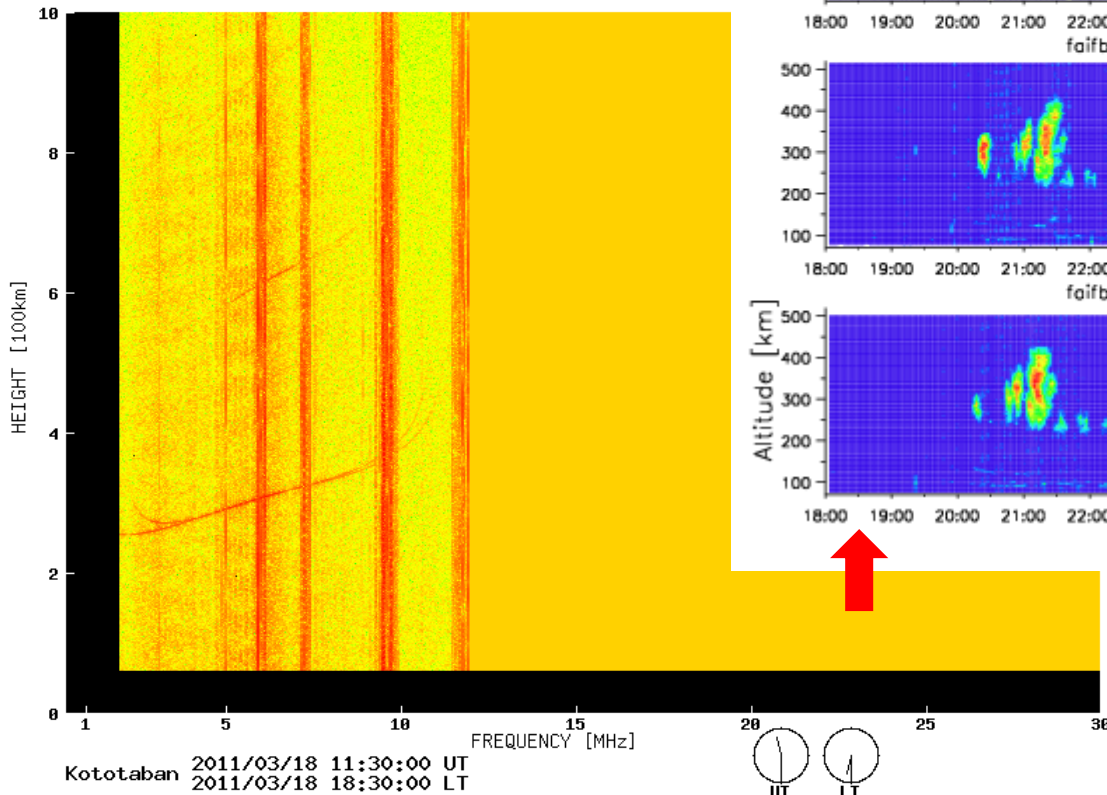

Kototabang (EAR)

March 18, 2011