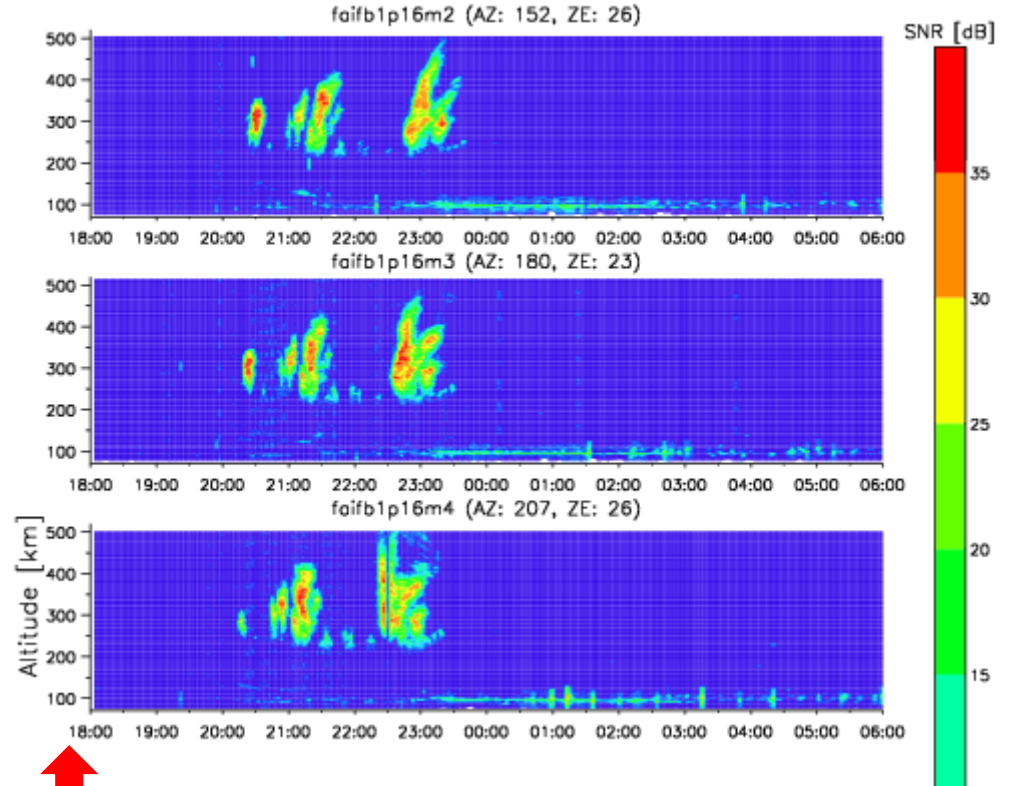

Mar 18 18:00 - 19 06:00, 2011