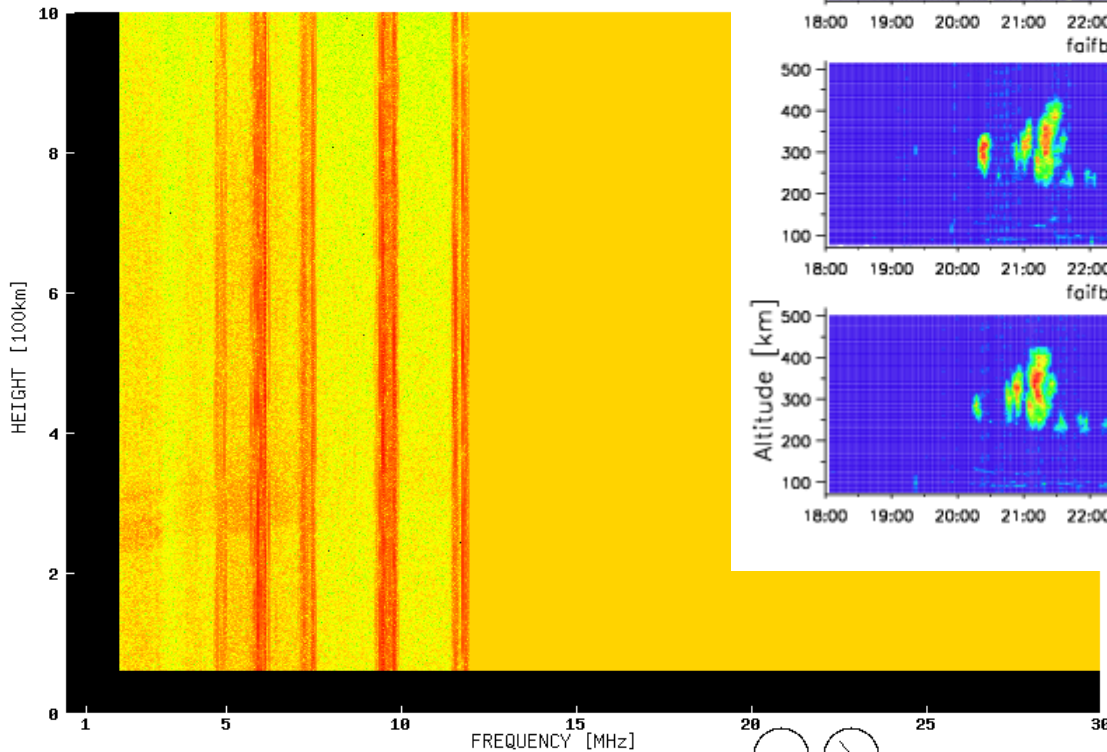

March 18, 2011

Mar 18 18:00 - 19 06:00, 2011

Kototabang (EAR)

March 18, 2011

Kototabang (EAR)

March 18, 2011

Kototaban 2011/03/18 15:45:00 UT
2011/03/18 22:45:00 LT

Kototabang (EAR)