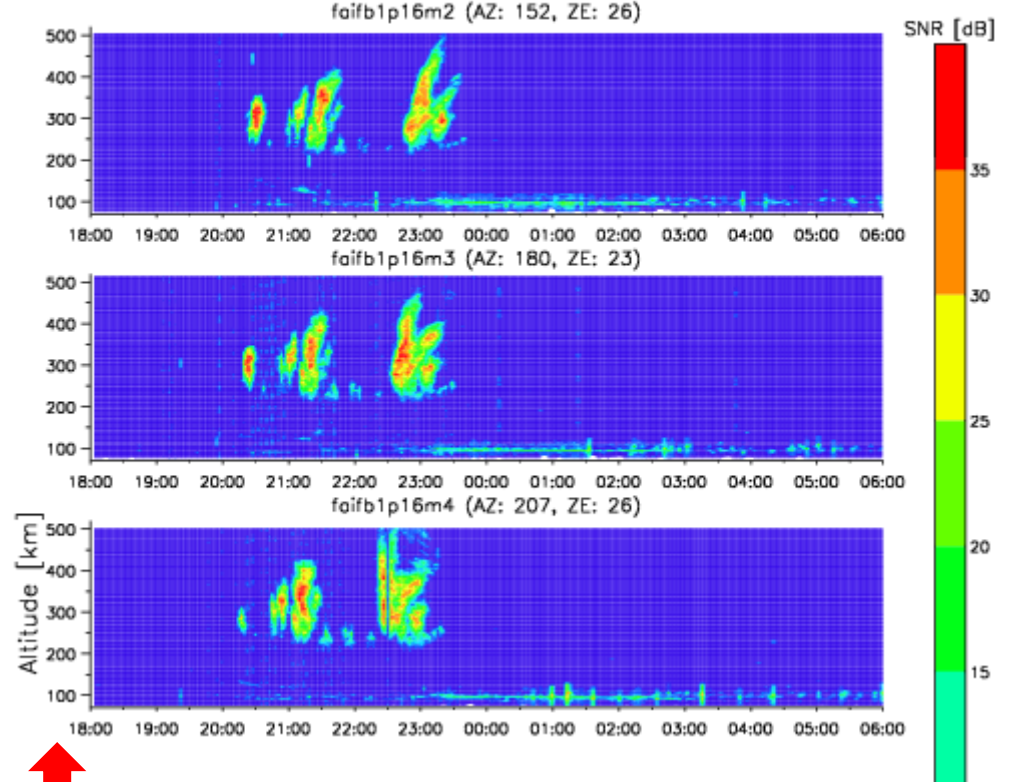

Mar 18 18:00 - 19 06:00, 2011