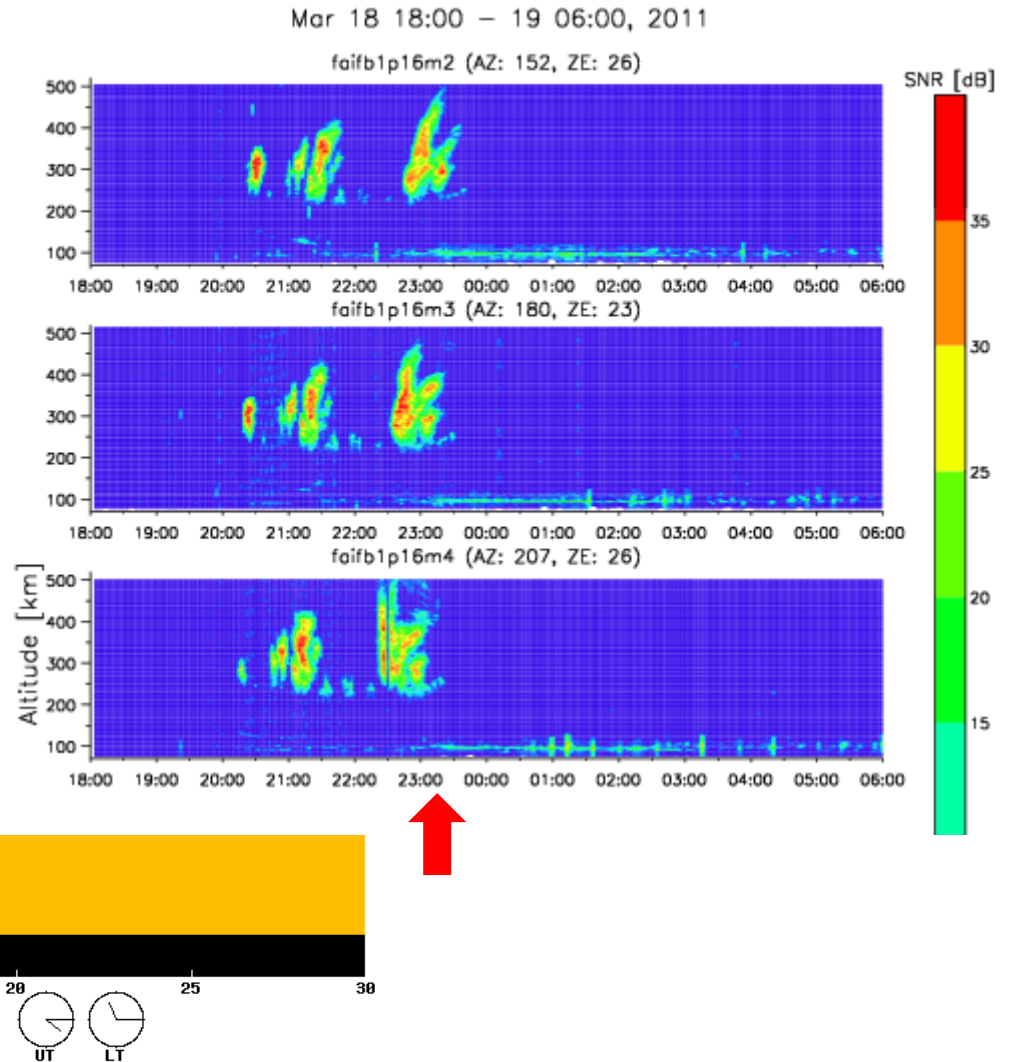

Kototabang (EAR)

March 18, 2011

Kototaban 2011/03/18 16:15:00 UT
2011/03/18 23:15:00 LT