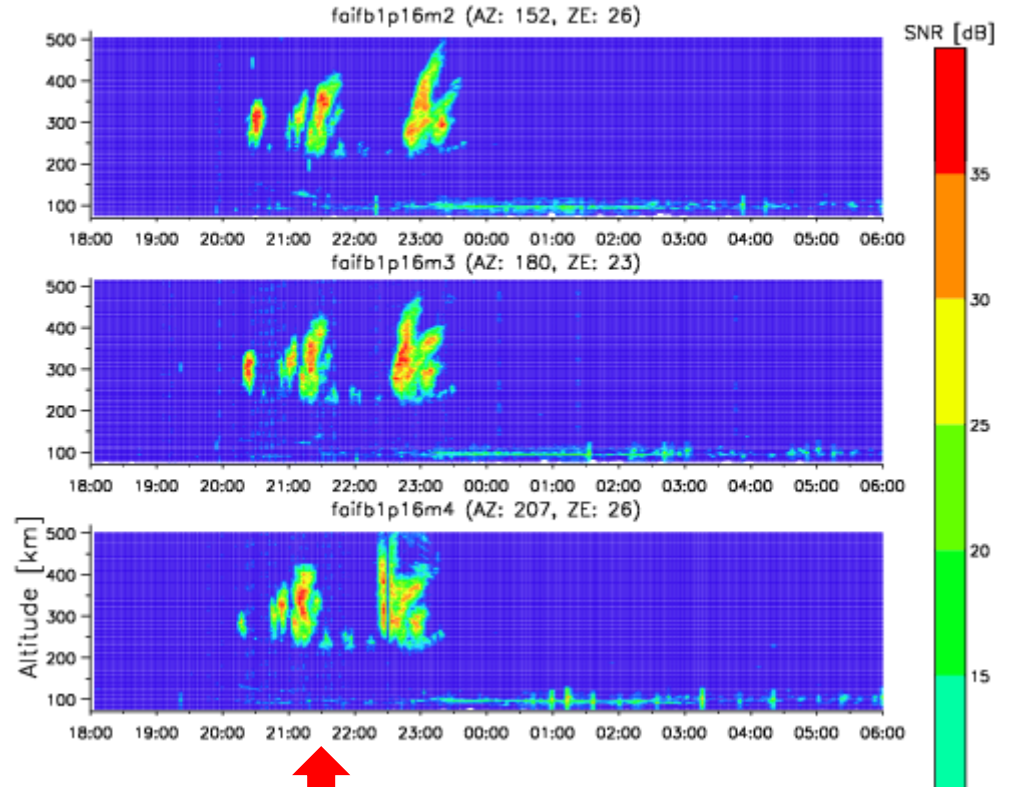

Mar 18 18:00 - 19 06:00, 2011