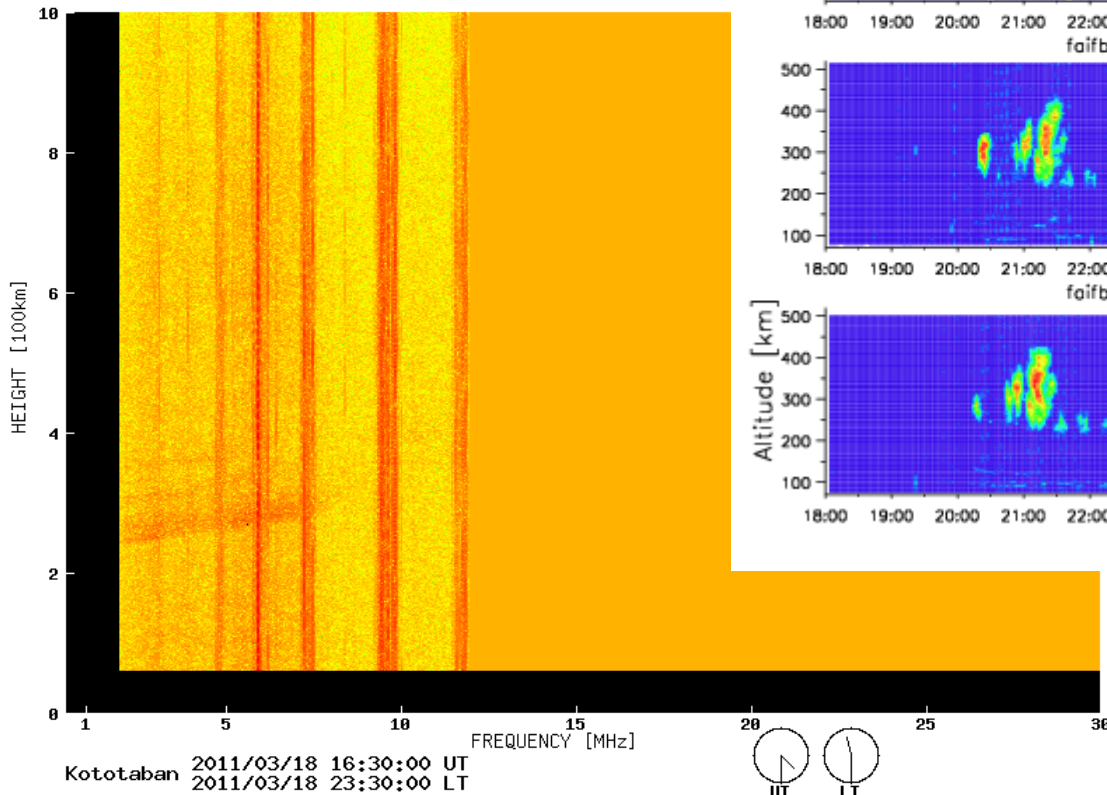

Kototabang (EAR)

March 18, 2011