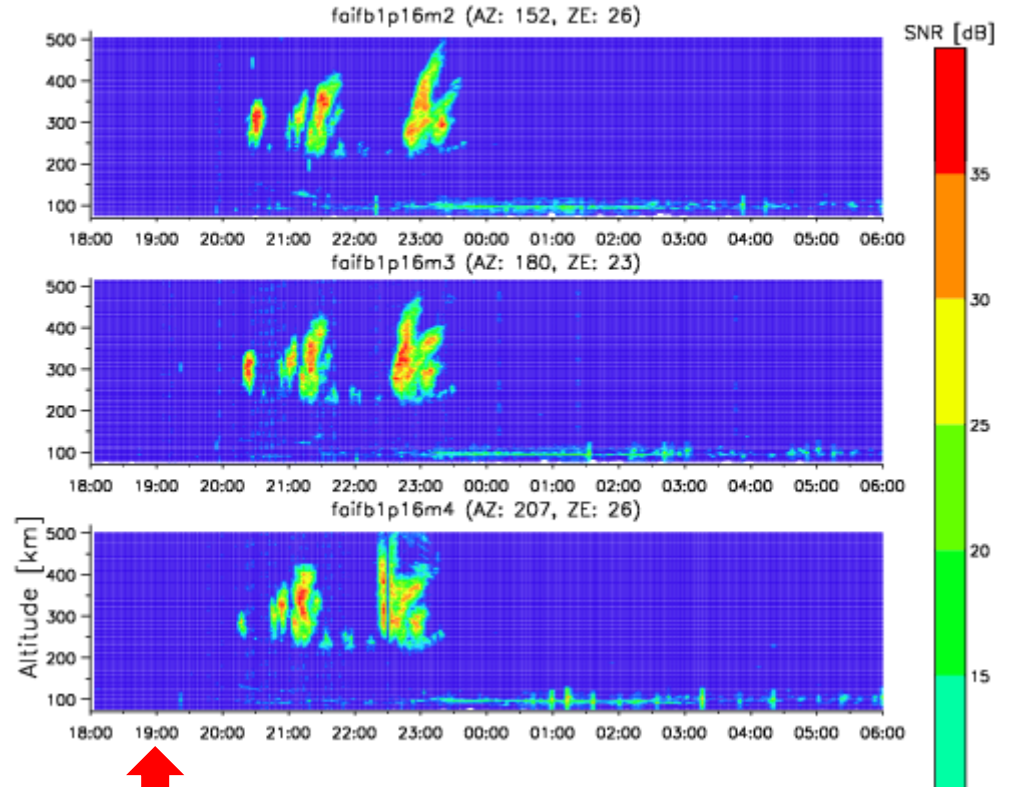

Mar 18 18:00 - 19 06:00, 2011