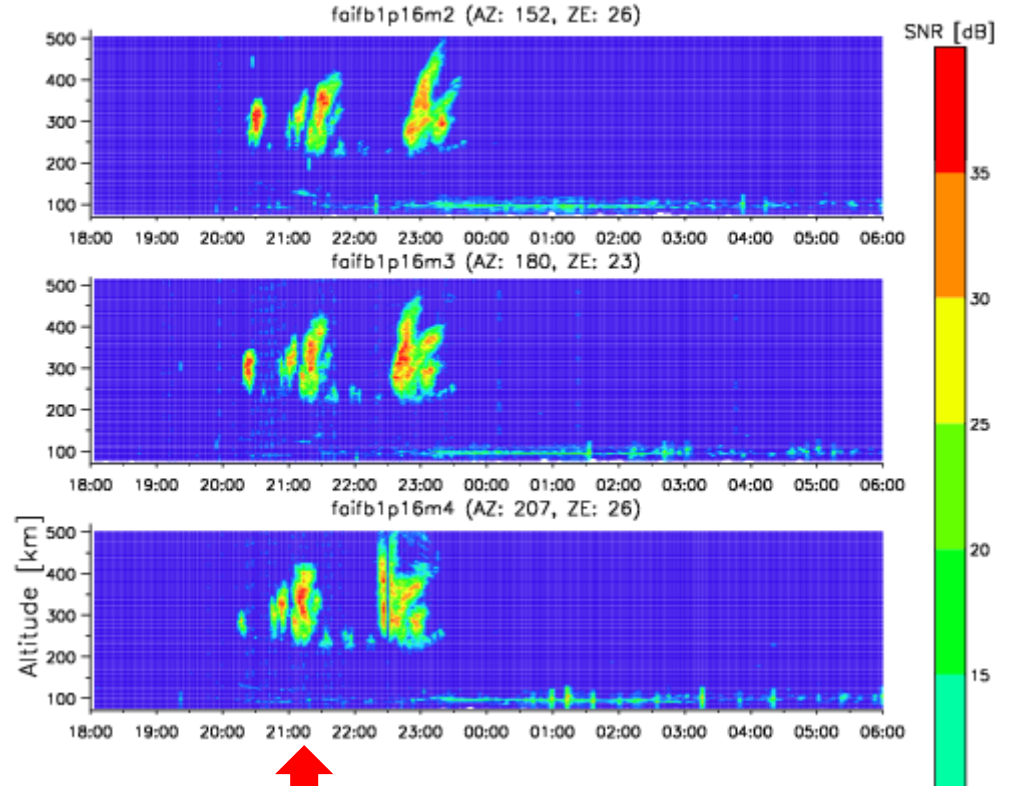

Kototabang (EAR)

March 18, 2011

Mar 18 18:00 - 19 06:00, 2011

Kototabang (EAR)

March 18, 2011

Mar 18 18:00 - 19 06:00, 2011

Kototabang (EAR)

March 18, 2011