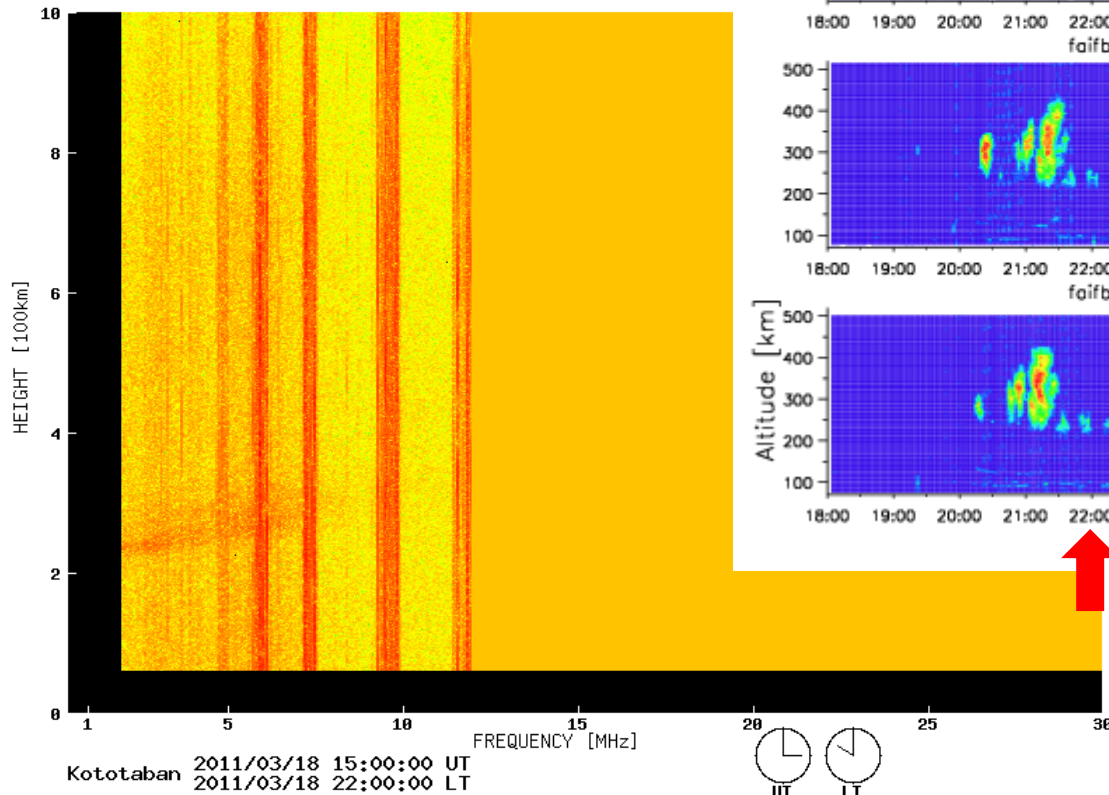

Mar 18 18:00 - 19 06:00, 2011

Kototabang (EAR)

March 18, 2011

Mar 18 18:00 - 19 06:00, 2011

Kototabang (EAR)

March 18, 2011

Mar 18 18:00 – 19 06:00, 2011

Kototabang (EAR)