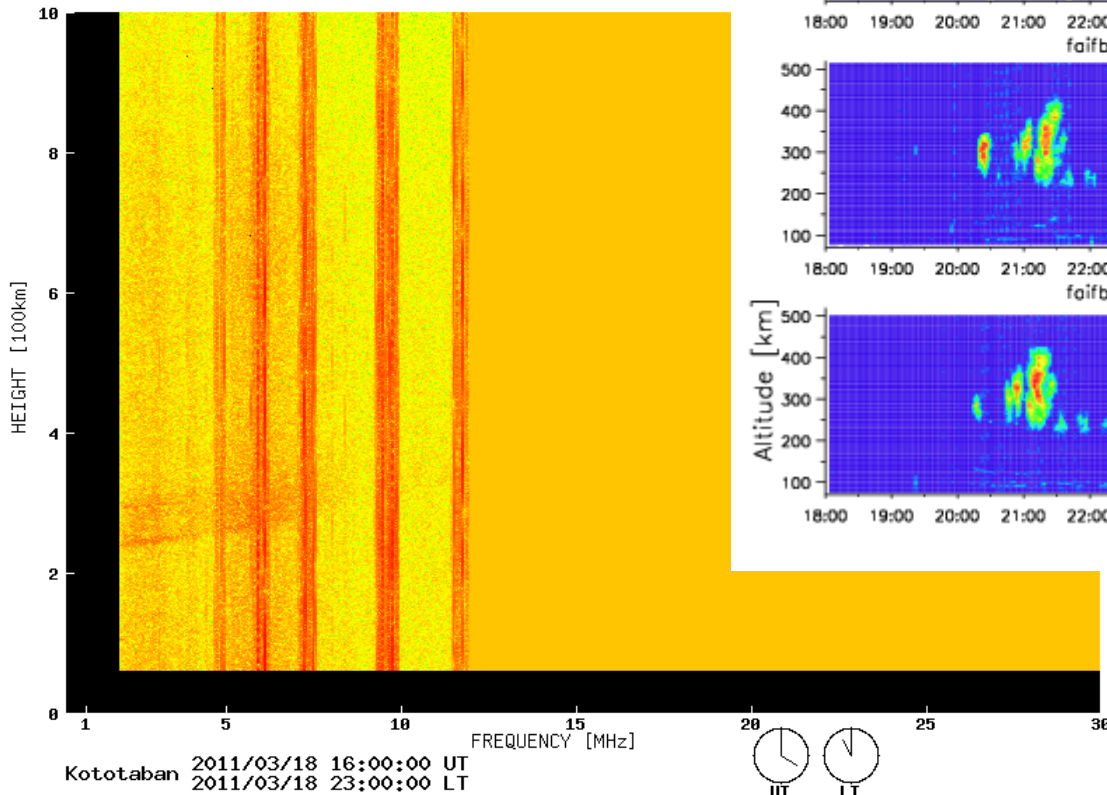

Kototabang (EAR)

March 18, 2011