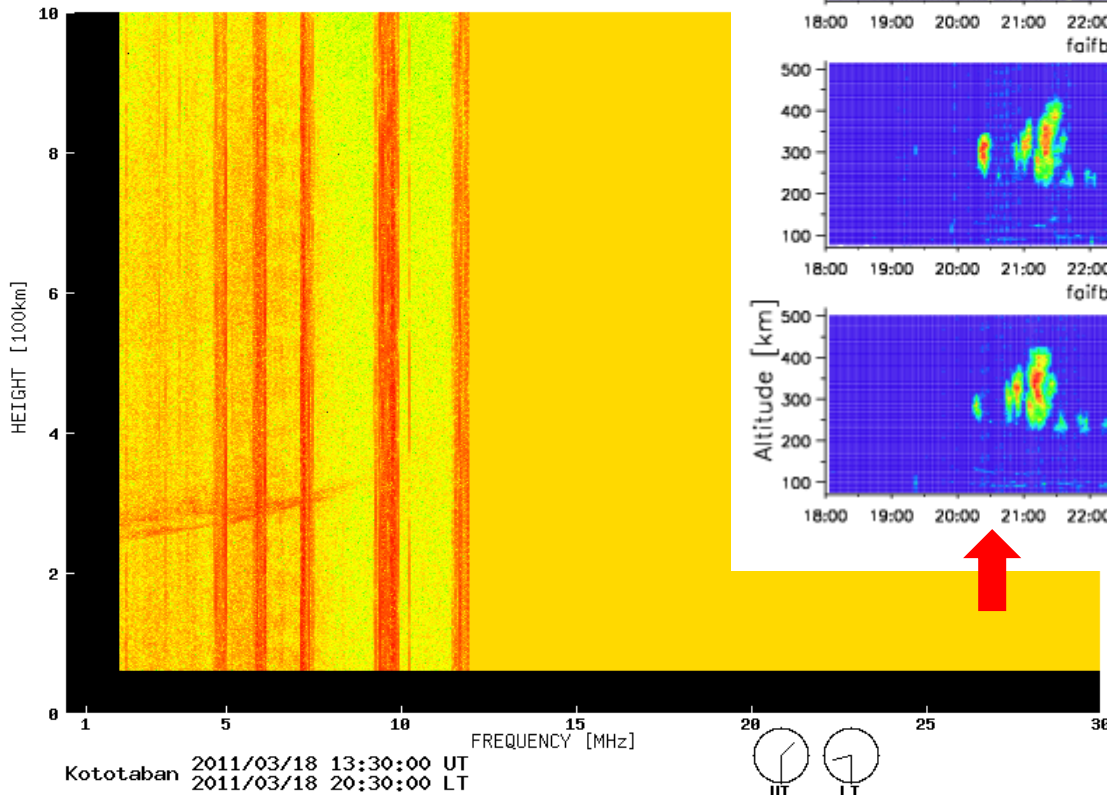

March 18, 2011

Mar 18 18:00 - 19 06:00, 2011

Kototabang (EAR)

March 18, 2011

Mar 18 18:00 - 19 06:00, 2011

Kototabang (EAR)

March 18, 2011

Mar 18 18:00 – 19 06:00, 2011