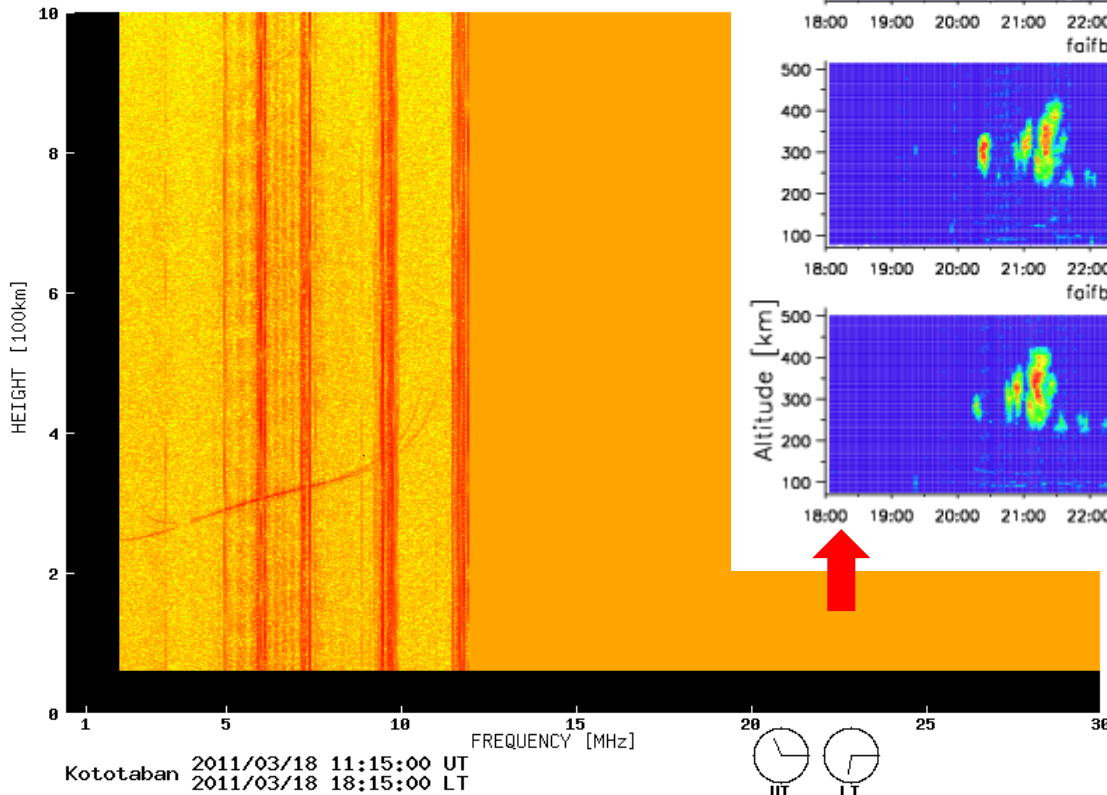

Kototabang (EAR)

March 18, 2011