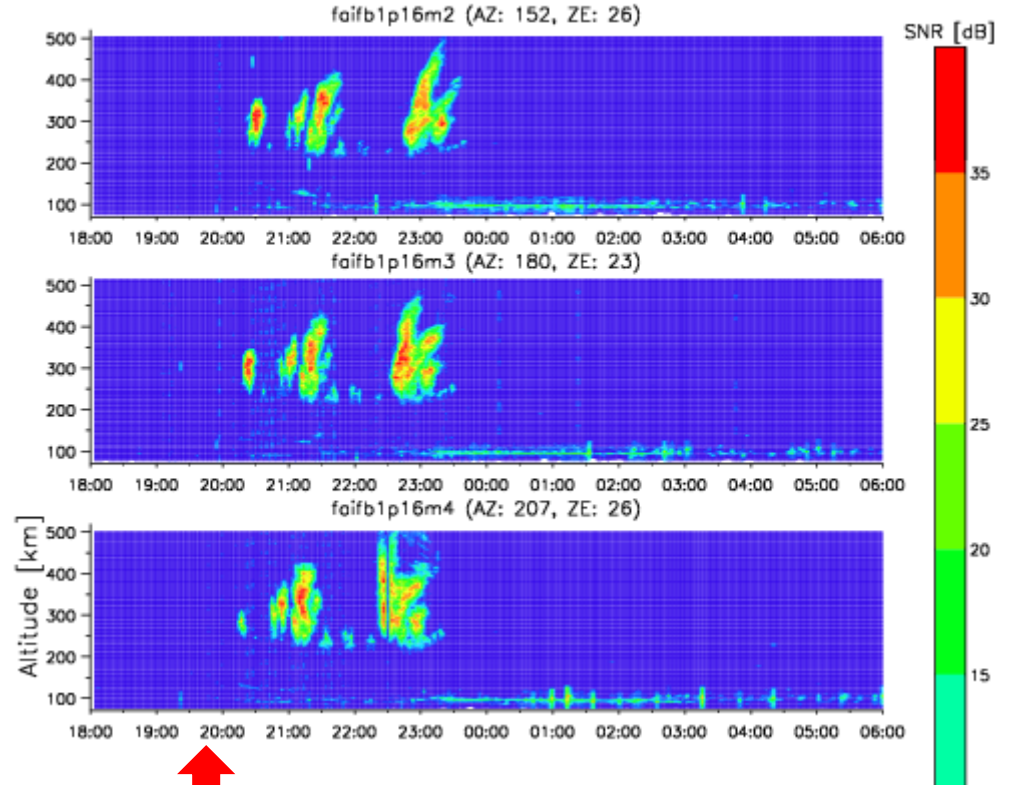

Mar 18 18:00 - 19 06:00, 2011

Kototabang (EAR)

March 18, 2011

Mar 18 18:00 - 19 06:00, 2011

Kototabang (EAR)

March 18, 2011

Mar 18 18:00 - 19 06:00, 2011

Kototabang (EAR)