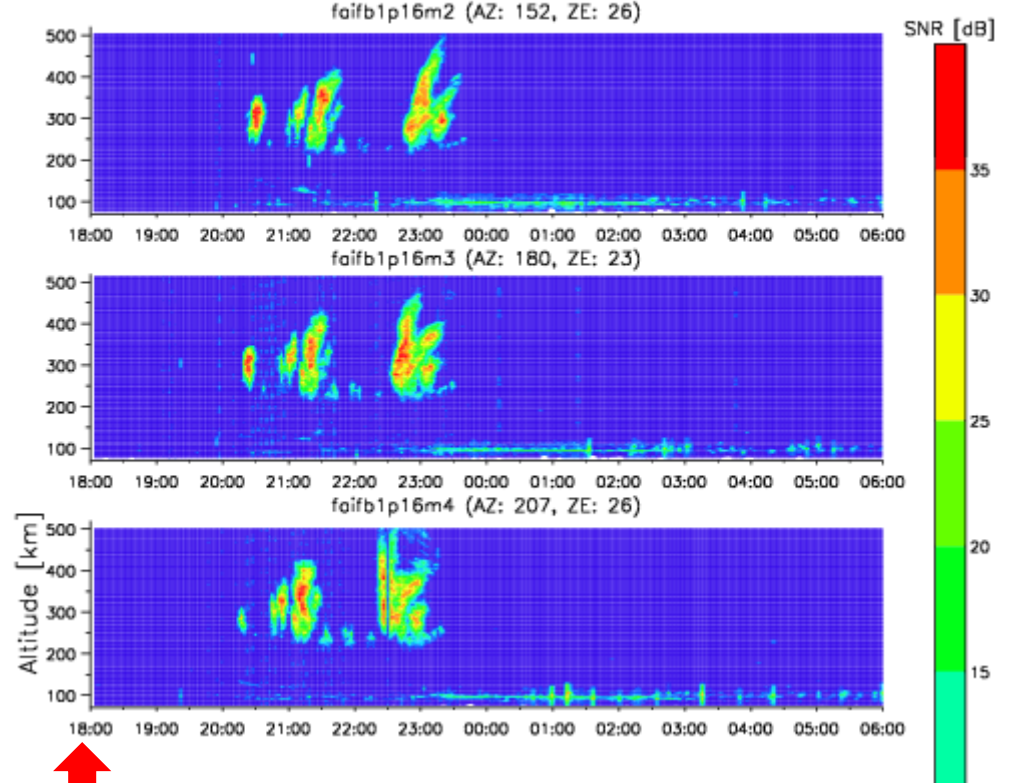

Mar 18 18:00 - 19 06:00, 2011