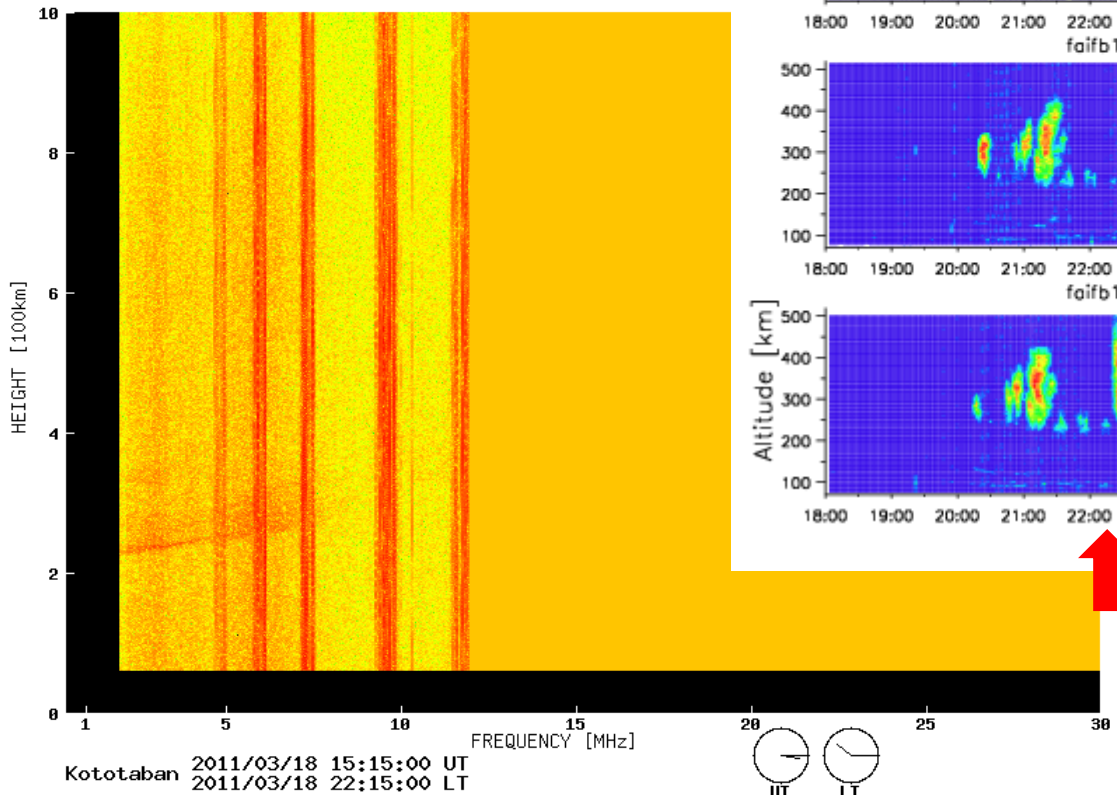

Kototabang (EAR)

March 18, 2011