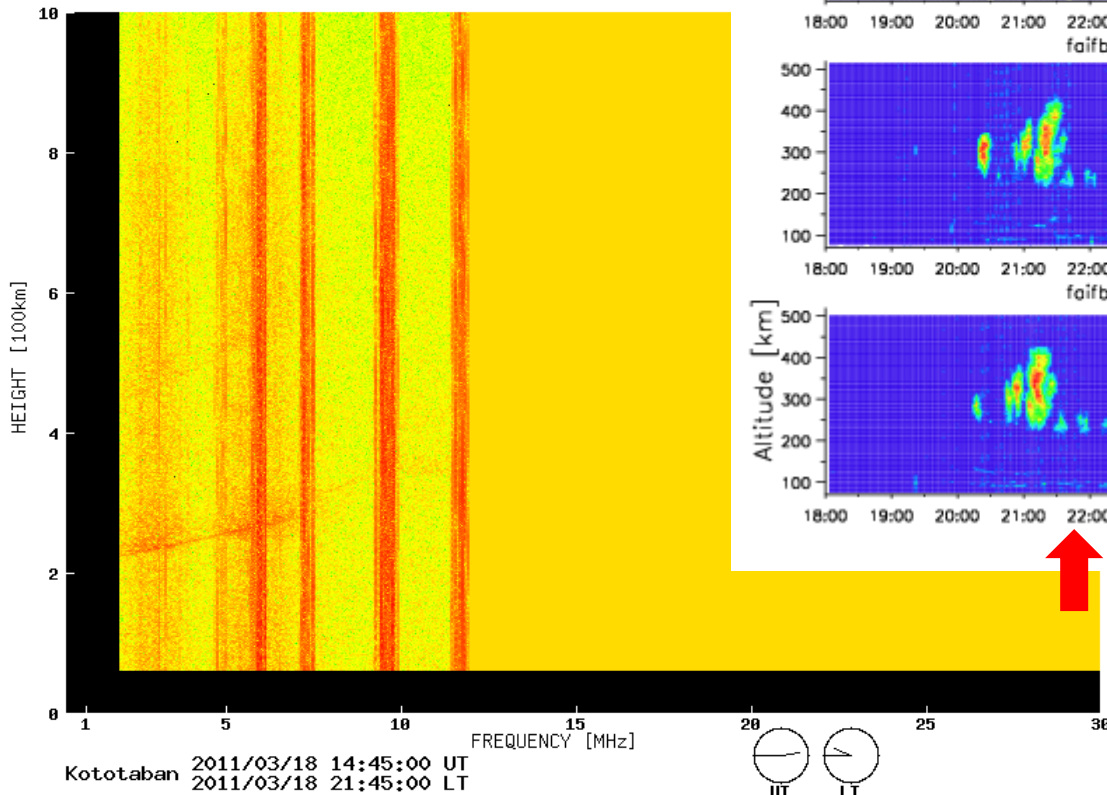

Kototabang (EAR)

March 18, 2011