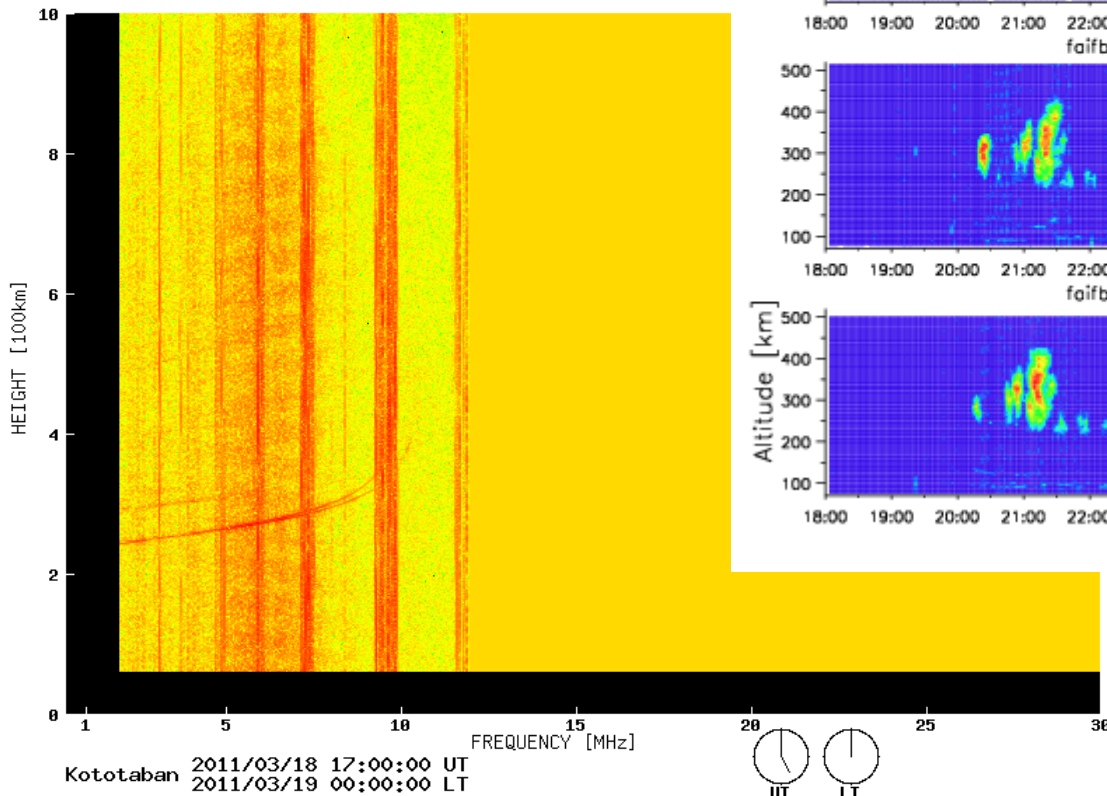

Kototabang (EAR)

March 18, 2011