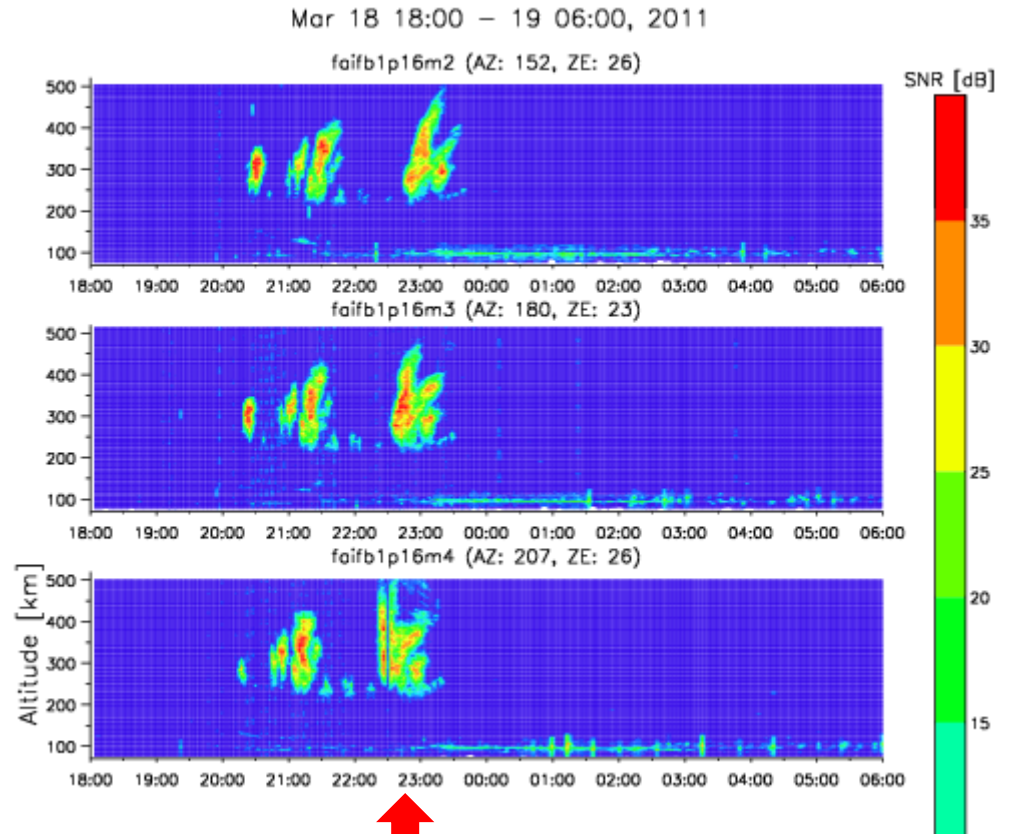

March 18, 2011

Mar 18 18:00 - 19 06:00, 2011

Kototabang (EAR)

March 18, 2011

Kototabang (EAR)

March 18, 2011

Kototaban 2011/03/18 15:45:00 UT
2011/03/18 22:45:00 LT

Kototabang (EAR)