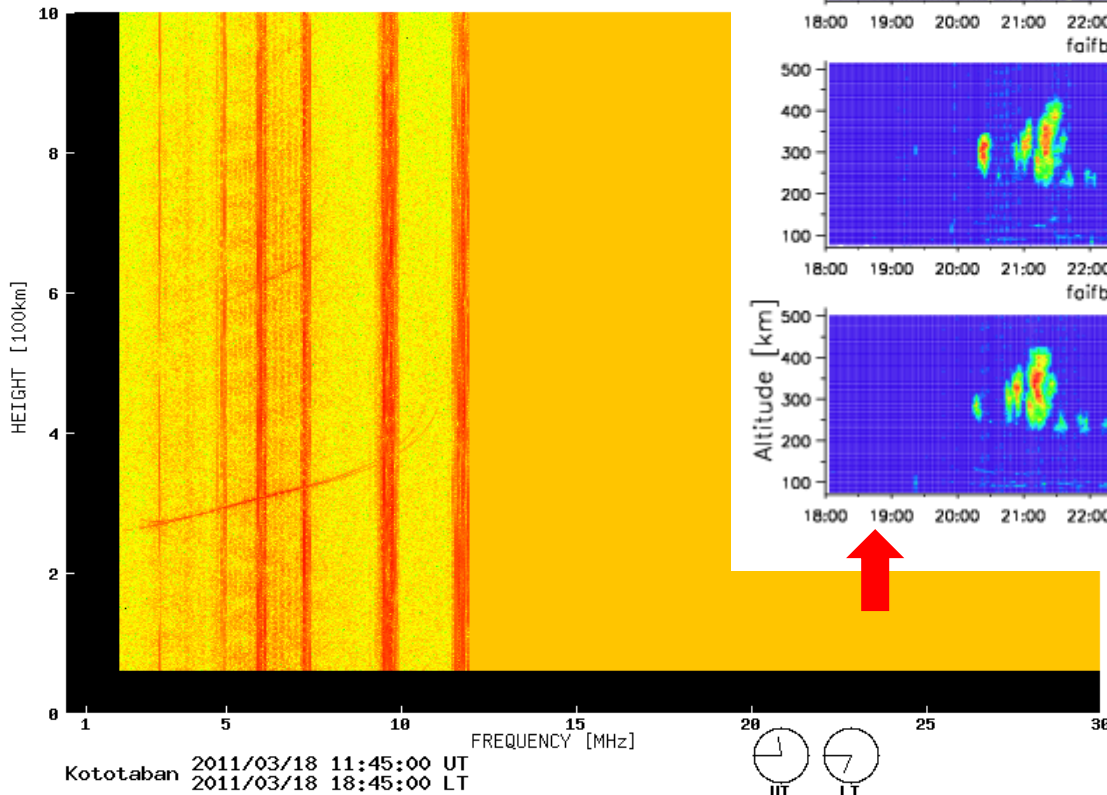

Kototabang (EAR)

March 18, 2011