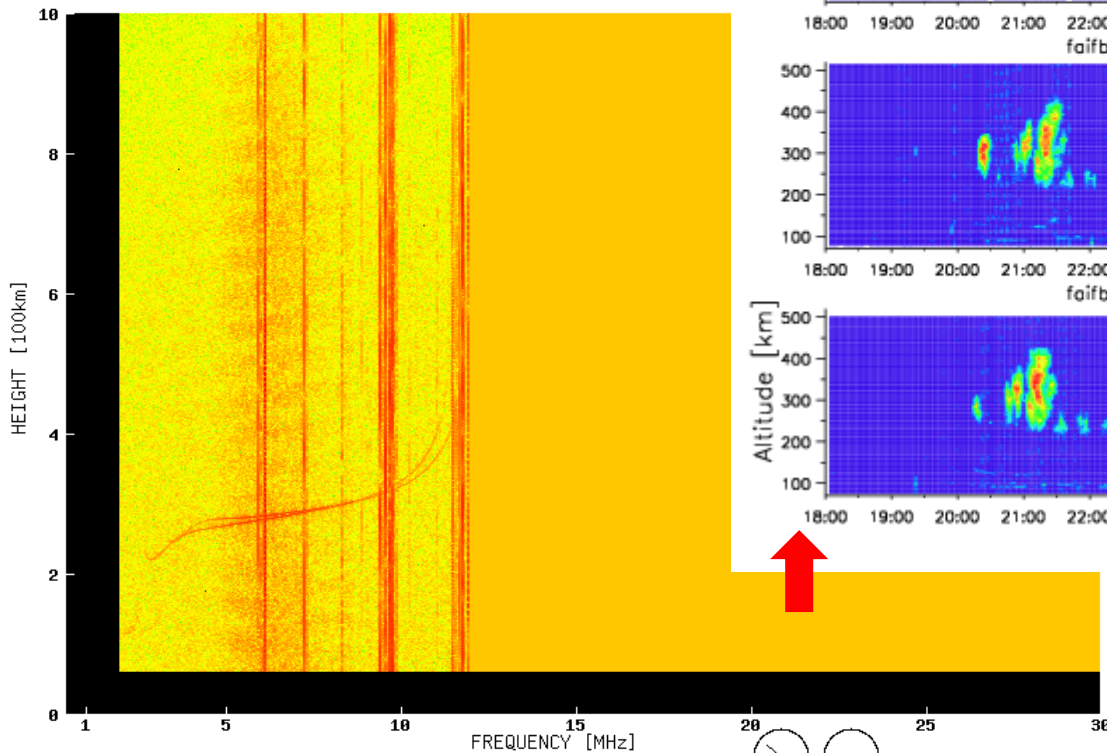

Kototabang (EAR)

March 18, 2011

Kototaban 2011/03/18 10:15:00 UT
2011/03/18 17:15:00 LT