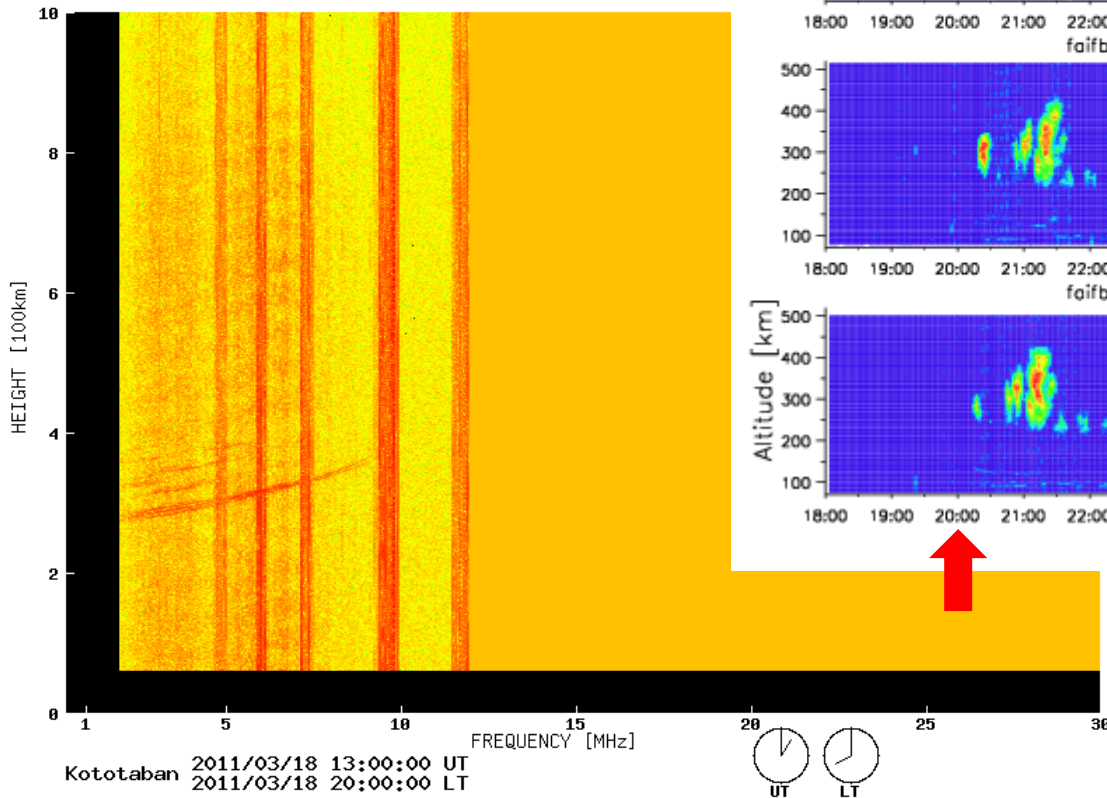

Kototabang (EAR)

March 18, 2011