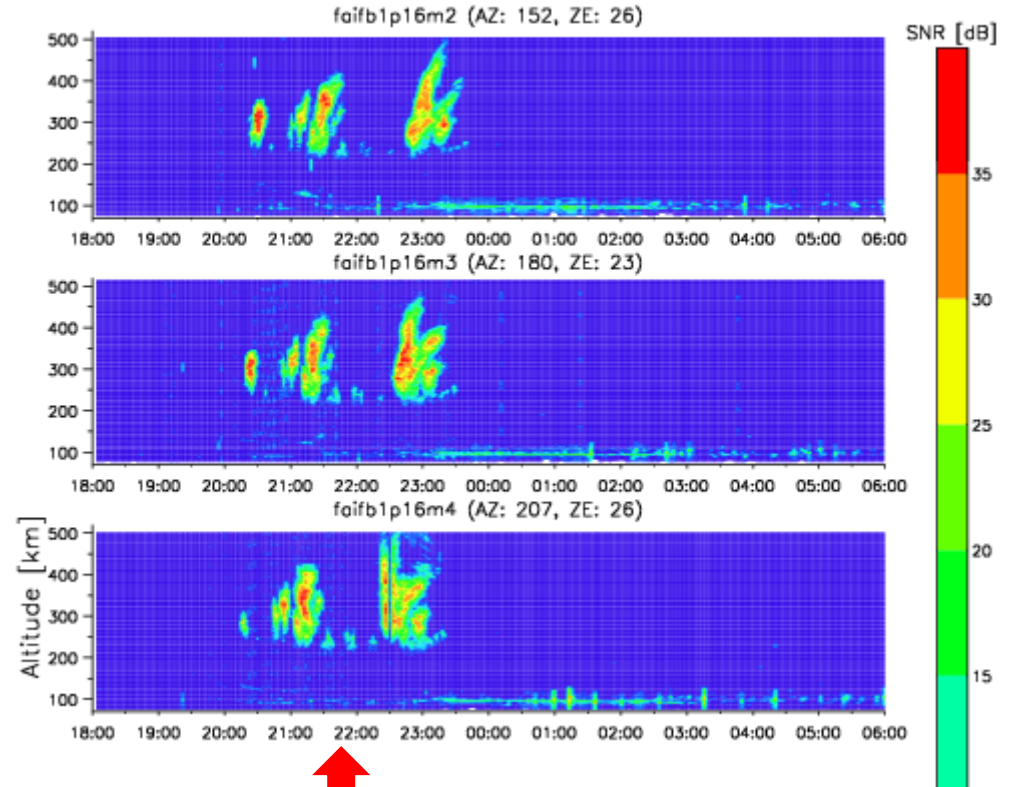

Mar 18 18:00 - 19 06:00, 2011

Kototabang (EAR)

March 18, 2011

Mar 18 18:00 - 19 06:00, 2011

Kototabang (EAR)

March 18, 2011

Mar 18 18:00 – 19 06:00, 2011

Kototabang (EAR)