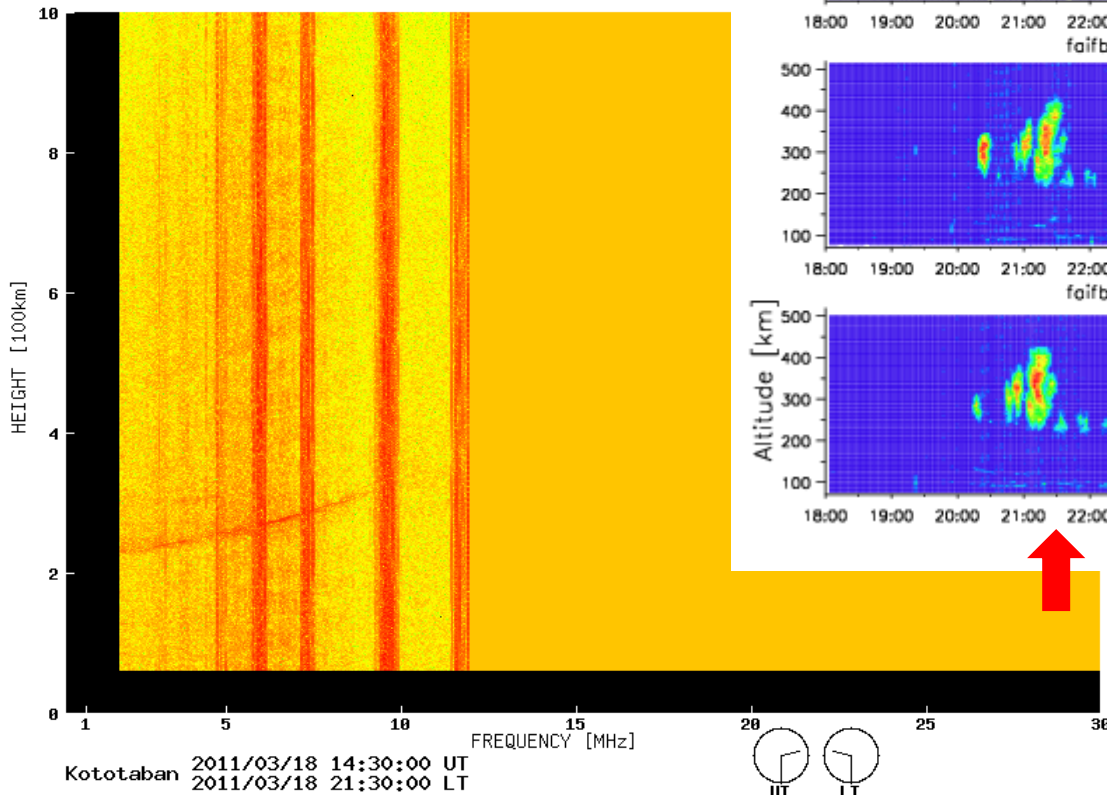

Kototabang (EAR)

March 18, 2011