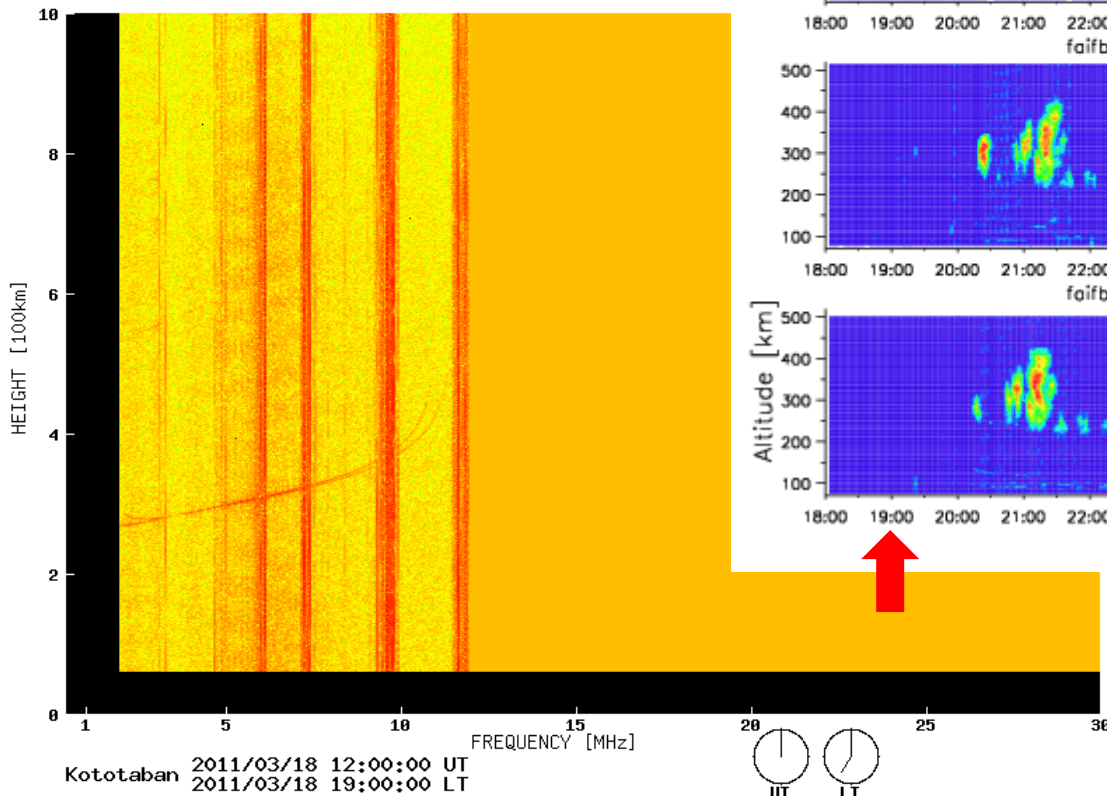

Kototabang (EAR)

March 18, 2011