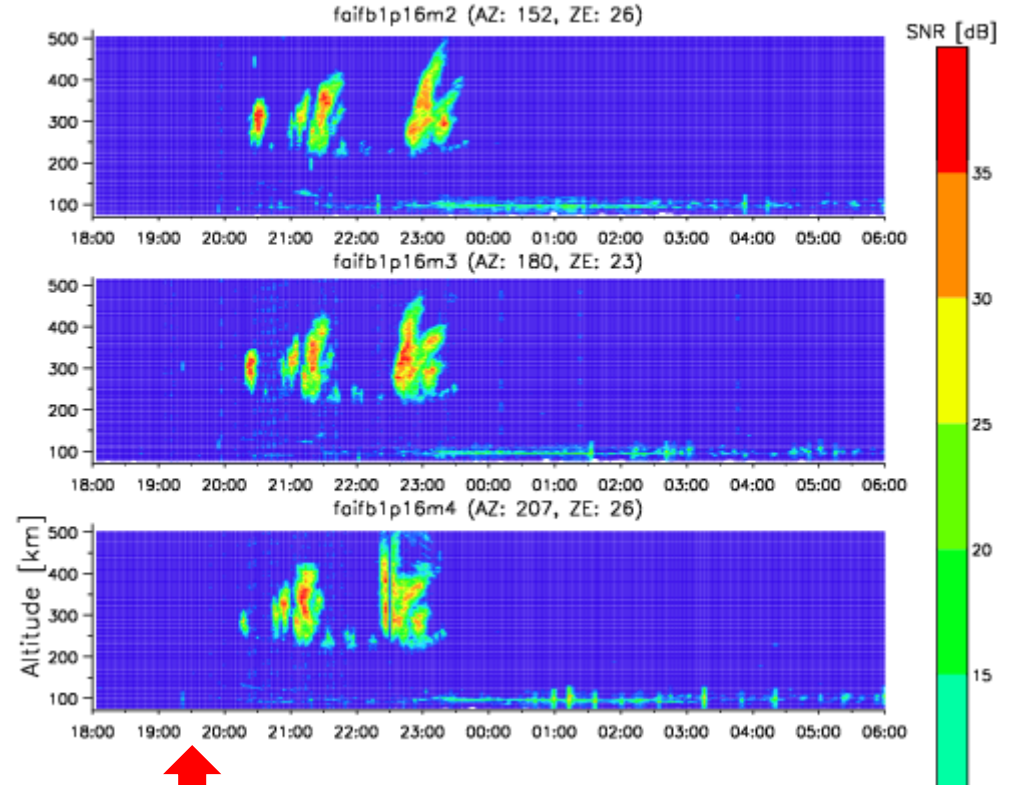

Mar 18 18:00 - 19 06:00, 2011