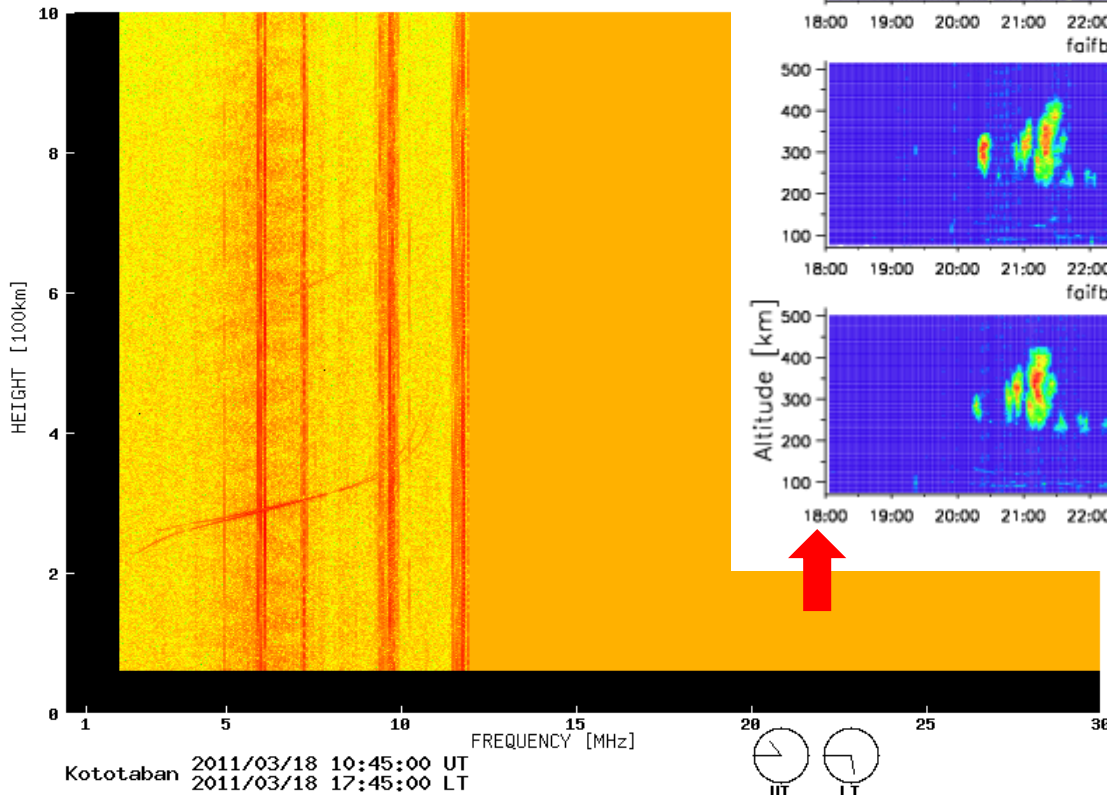

Kototabang (EAR)

March 18, 2011