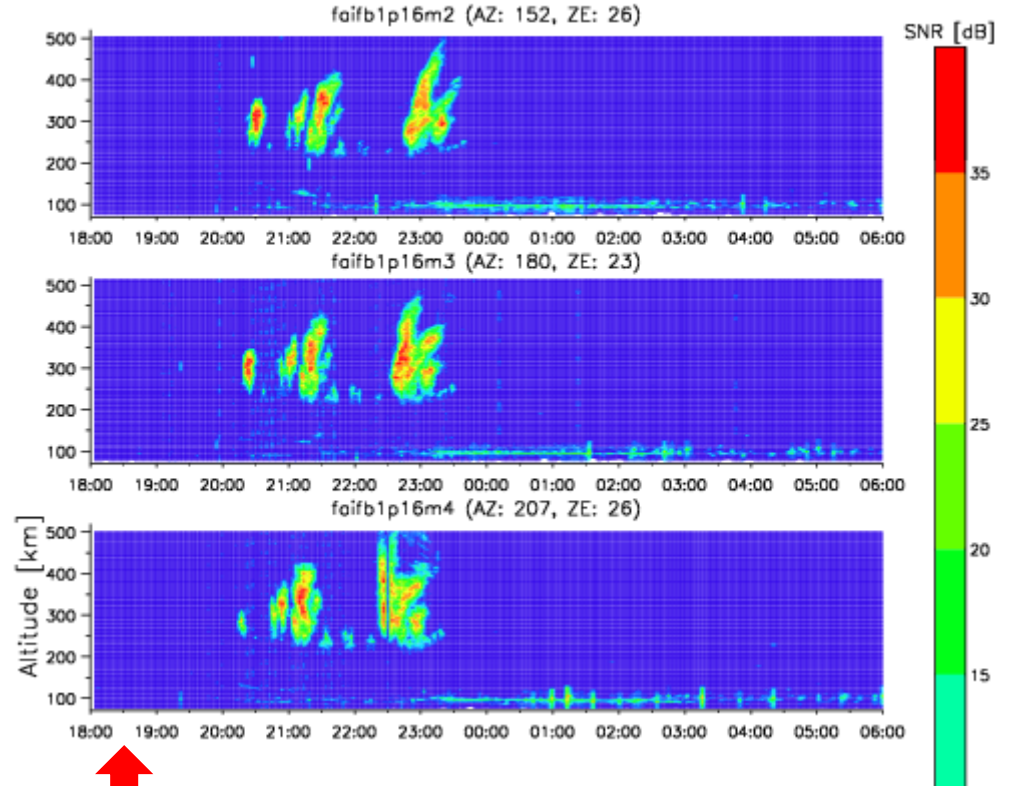

March 18, 2011

Mar 18 18:00 - 19 06:00, 2011

Kototabang (EAR)

March 18, 2011

Mar 18 18:00 – 19 06:00, 2011

Kototabang (EAR)

March 18, 2011

Mar 18 18:00 - 19 06:00, 2011