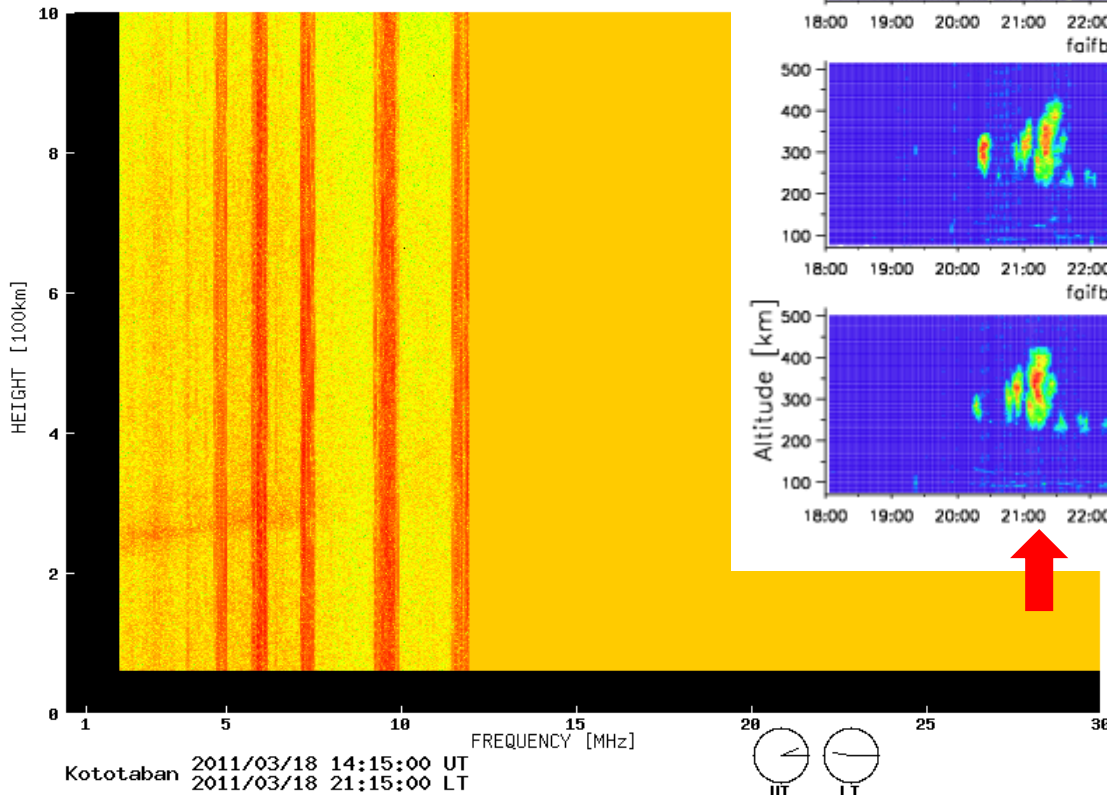

Kototabang (EAR)

March 18, 2011